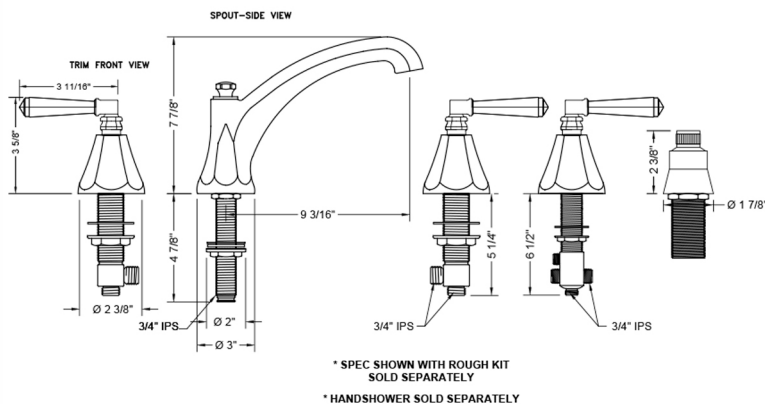

# Astor Roman Tub Set with High Spout and Hex Lever Handles and Straight Handshower Mount

**Model #: 6972-T685-S-TRIM-**

## FEATURES:

- All brass roman deck mount tub set trim
- Any handshower can be used-Order handshower separately
- Quick connect/disconnect spout
- Stationary Spout includes full flow aerator
- Includes:
  - 3060-DS hose
  - 8030 straight handshower mount
  - 8019 deck mount sleeve
- Spout Hole Size Min-Max: 1 1/8" - 1 3/4"
- Valve Hole Size Min-Max: 1 1/4" - 1 3/8"
- Requires J-6912-DIV-RGH rough in kit

## SPECIFICATION DRAWING: