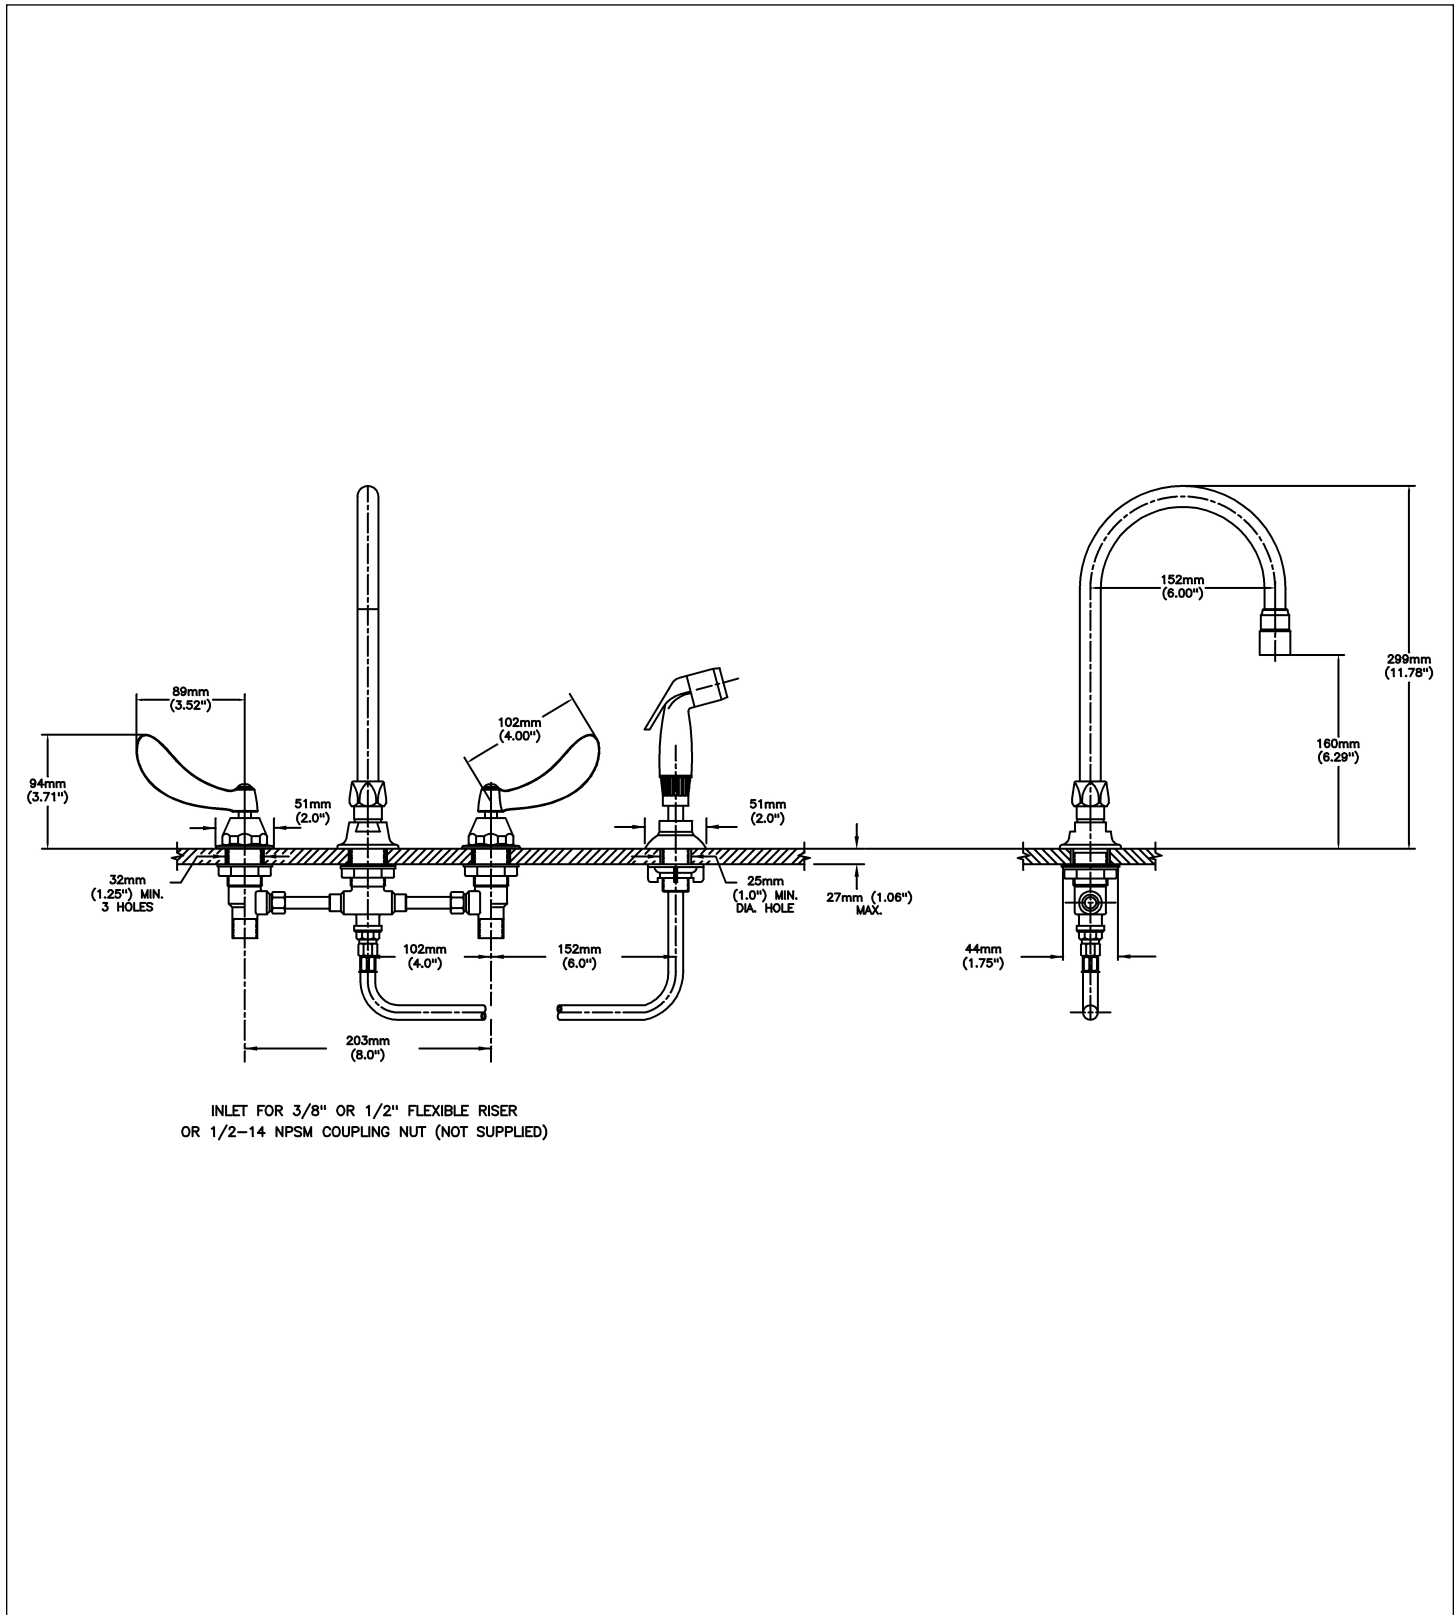

Sink Faucet Deckmount

8" deck WITH hose and spray - CER-TECK® ceramic structures

Model No: 27C1934

COMPLIES WITH:

- CSA certified
- Complies to ASME A112.18.1/CSA B125.1
- Verified compliant with 0.25% weighted average Pb content regulations
- (Contact Delta Representative for State and/or Local Approvals)

SPECIFICATION:

- Below deckmount sink faucet
- 203 mm (8") centers, two handle
- Polished chrome plated finish
- Cast brass bodies
- Metal hold-down package
- CER-TECK® 1/4 turn ceramic structures
- 8" deck WITH hose and spray - CER-TECK® ceramic structures
- Spout#: 9 - Gooseneck spout-6.0" spout reach - 10.4" height (unmounted)- Standard rigid/swivel field installation unless LS Limited swing option selected- Vandal resistant .090" wall thickness-(R4)
- Outlet#: 3 - Vandal Resistant Aerator Outlet- 1.5 GPM (5.7 L/min) Flow Rate at 60 psi- pressure compensating
- Handle#: 4 - 102 mm (4") Blade Handles- ADA Compliant-Sanitary Hoods- Metal-Color indexed-Vandal resistant screws

OPERATION:

- Not Available

(Dimensional drawing on following page)

Delta reserves the right (1) to make changes to specifications and materials, and (2) to change or discontinue models, both without notice or obligation. Dimensions are for reference. Measurement may vary plus or minus 6mm(0.25"). Mounting locations are suggested only. Check with local codes for requirements in your area. This spec was produced April 14, 2021.

Delta reserves the right (1) to make changes to specifications and materials, and (2) to change or discontinue models, both without notice or obligation. Dimensions are for reference. Measurement may vary plus or minus 6mm(0.25"). Mounting locations are suggested only. Check with local codes for requirements in your area. This spec was produced April 14, 2021.