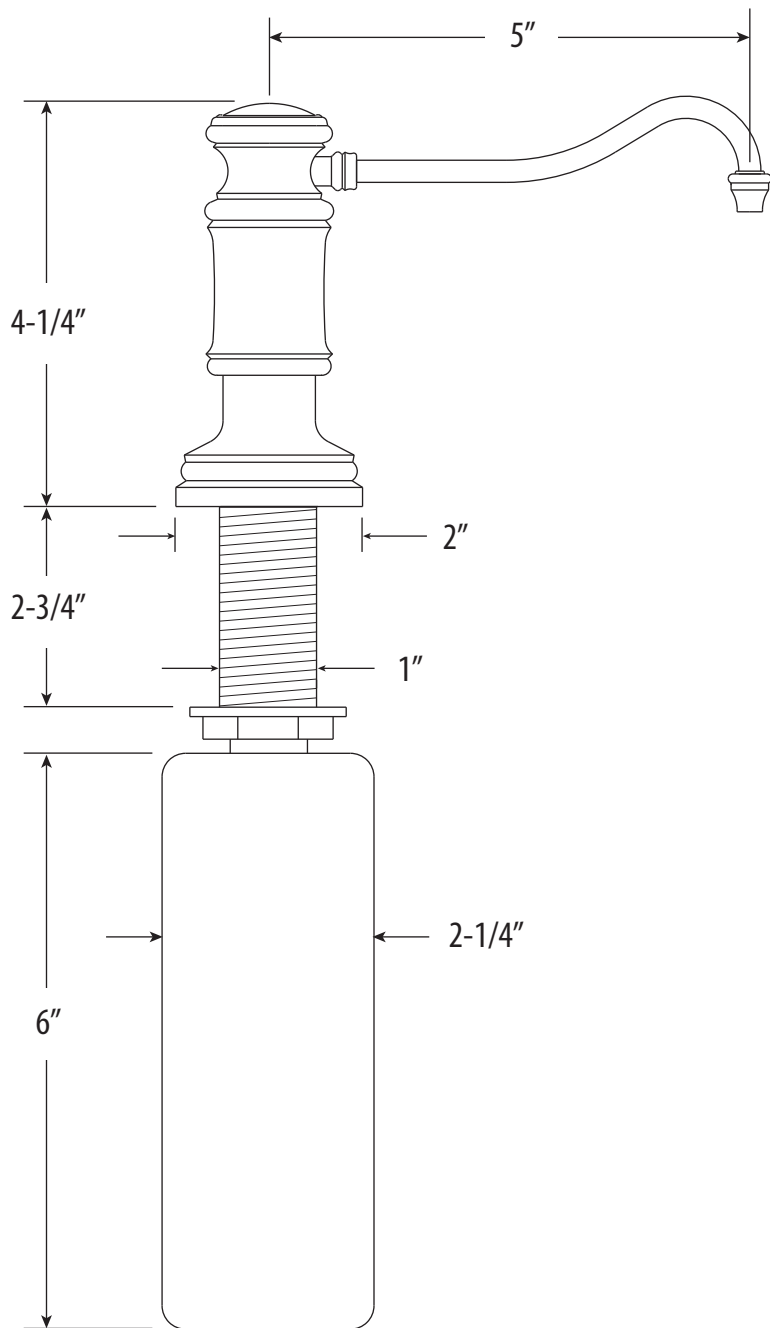

## TRADITIONAL SOAP/LOTION DISPENSER - EXTENDED HOOK SPOUT

# 4060E

- MAX COUNTER THICKNESS 2-3/8"
- INSTALL HOLE SIZE ADAPTABLE UP TO 1-3/8"

DIMENSIONS MAY VARY AND ARE SUBJECT TO CHANGE. NO RESPONSIBILITY IS ASSUMED FOR USE OF SUPERCEDED OR VOIDED DATA