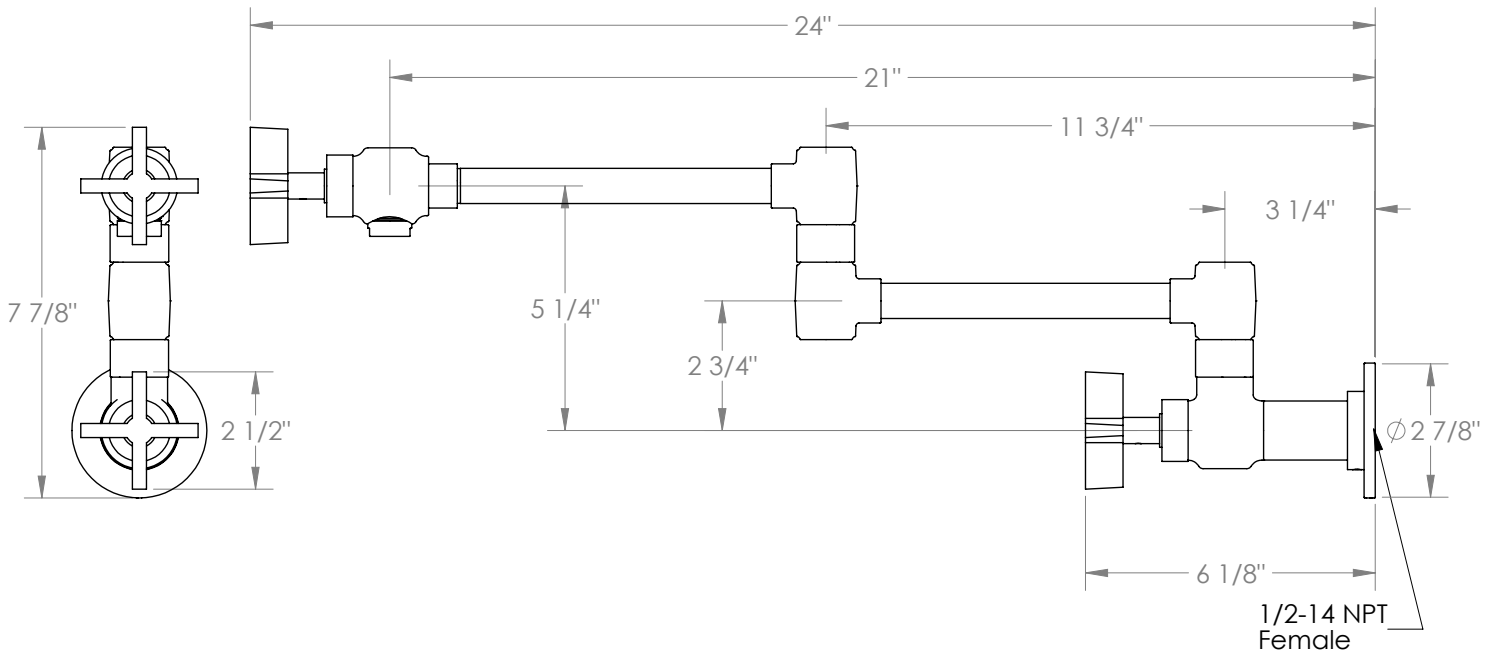

WATERMARK

BROOKLYN, NEW YORK

Blue
37-7.8-BL3

Wall Mounted Pot Filler

- 1/2"-14 NPT Female Wall Connection
- Recommended Wall Hole: 1"
- All Lead-Free Brass Construction
- Flow Rate: 7.5 GPM
- 1/4 Turn Ceramic Cartridge
- Use With Cold Water Only
- 360° Rotating Spout
- Professional Installation Required

Available in all finishes shown on the [Watermark Designs website](#)

Meets the applicable requirements of ASME A112.18.1-2005/CSA B125.1-05, entitled "Plumbing Supply Fittings".

Watermark Designs reserves the right to make revisions without notice to produce specifications. All product dimensions are nominal.