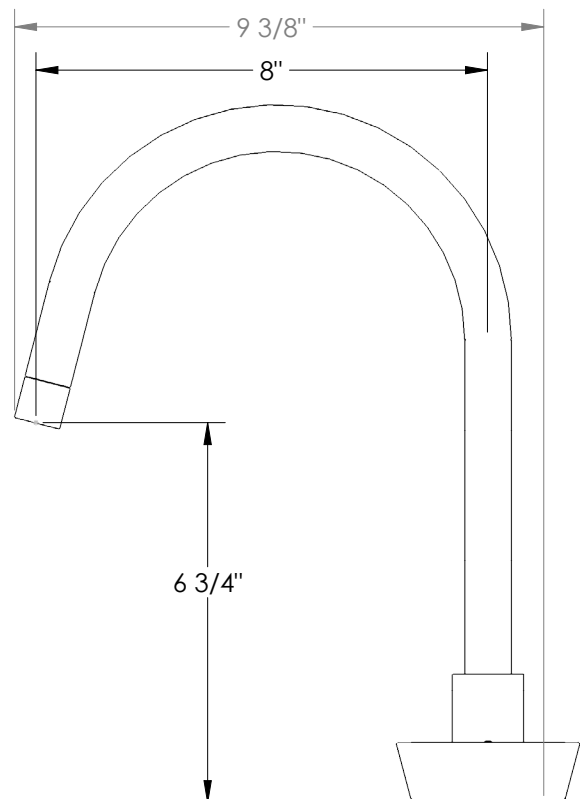

## Zen 36-7G-BL1

Deck Mounted, Two Handle, Gooseneck Faucet

- Fits Deck Up To 3" Thick
- Recommended Mounting Hole: 1-3/8"
- All Lead-Free Brass Construction
- Flow Rate: 1.75 GPM
- 1/4 Turn Ceramic Cartridge
- 360° Rotating Spout
- Professional Installation Required

Available in all finishes shown on the [Watermark Designs website](#)

Please refer to  
second page for  
handle dimensions

Meets the applicable requirements of ASME A112.18.1-2005/CSA B125.1-05, entitled "Plumbing Supply Fittings".