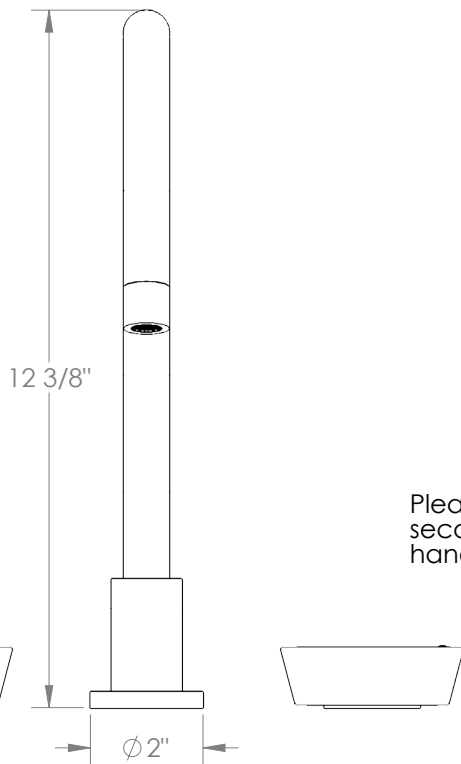

## Zen 36-7G-BL1

Deck Mounted, Two Handle, Gooseneck Faucet

- Fits Deck Up To 3" Thick
- Recommended Mounting Hole: 1-3/8"
- All Lead-Free Brass Construction
- Flow Rate: 1.75 GPM
- 1/4 Turn Ceramic Cartridge
- 360° Rotating Spout
- Professional Installation Required

Available in all finishes shown on the [Watermark Designs website](#)

Please refer to  
second page for  
handle dimensions

Meets the applicable requirements of ASME A112.18.1-2005/CSA B125.1-05, entitled "Plumbing Supply Fittings".