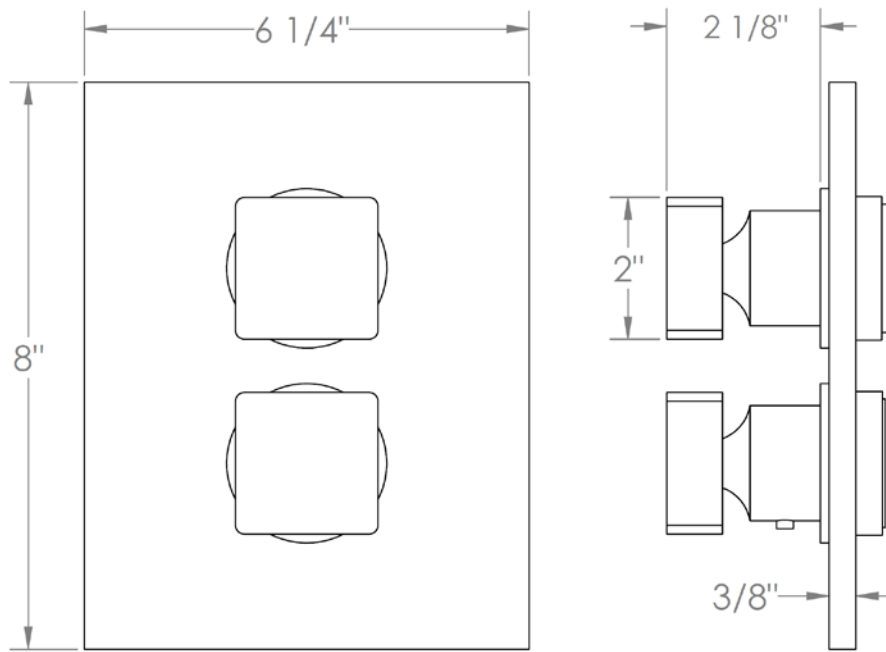

35-T20-ED4

Trim Kit Only for Thermostatic Valve with Built-In Control

For use with SS-TH2000, SS-TH4000, SS-THVD2 or SS-THVD3 valve with built-in control

WATERMARK DESIGNS 7/12/2018