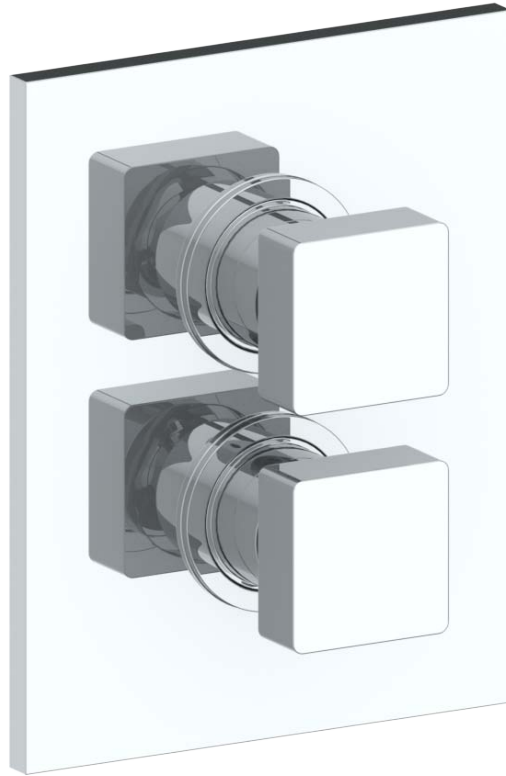

35-T20-ED4

Trim Kit Only for Thermostatic Valve with Built-In Control

For use with SS-TH2000, SS-TH4000, SS-THVD2 or SS-THVD3 valve with built-in control

WATERMARK DESIGNS 7/12/2018