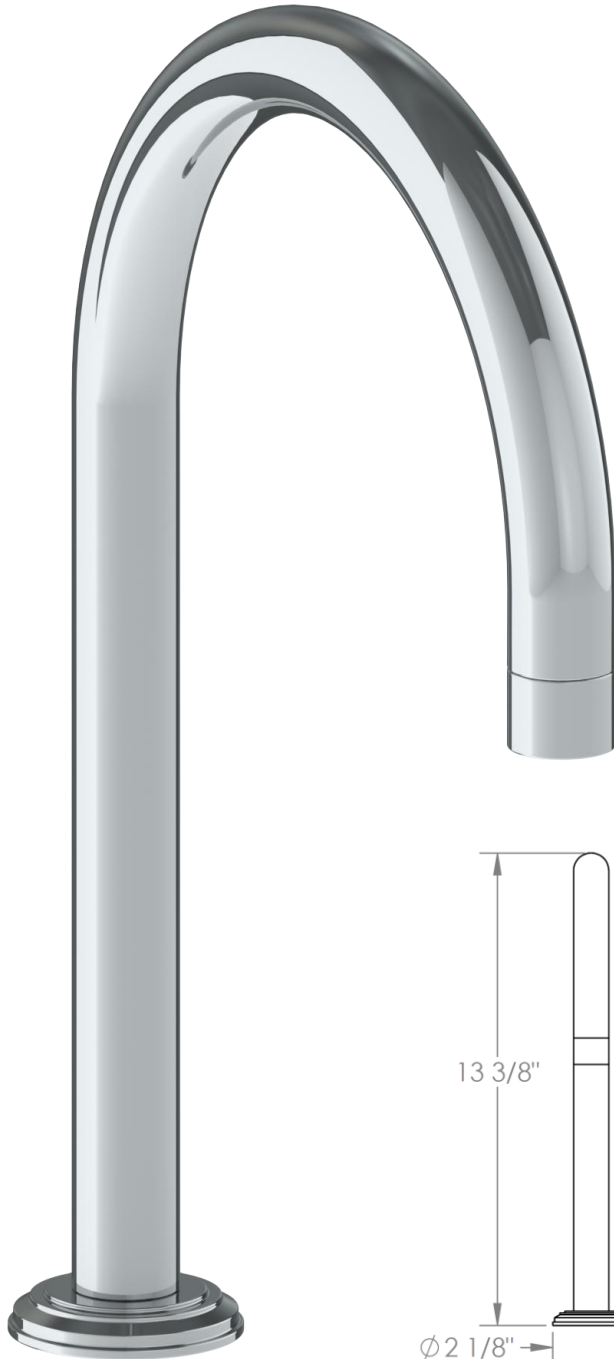

**30-DS**

Deck Mounted Bath Spout  
Anika Collection

Meets the applicable requirements of ASME A112.18.1-2005/CSA B125.1-05, entitled "Plumbing Supply Fittings"

**WATERMARK DESIGNS 10/17/2018**

350 Dewitt Ave Brooklyn NY 11207 USA T 718 257 2800 F 718 257 2144 info@watermark-designs.com