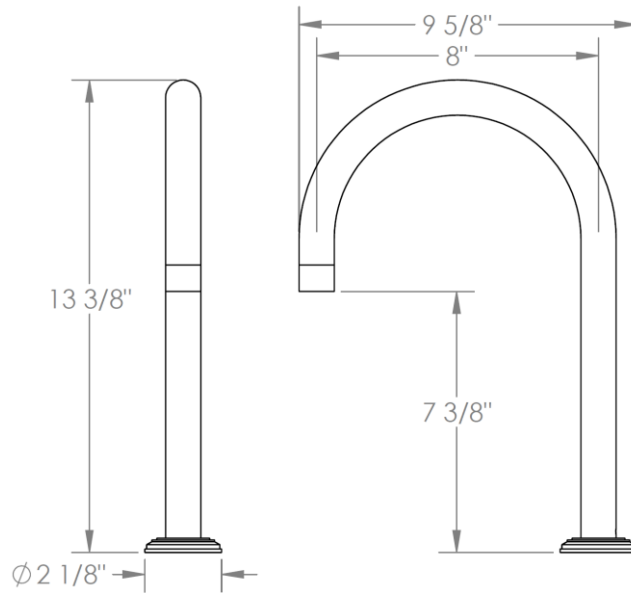

**30-DS**

Deck Mounted Bath Spout  
Anika Collection

Meets the applicable requirements of ASME A112.18.1-2005/CSA B125.1-05, entitled "Plumbing Supply Fittings"

**WATERMARK DESIGNS 10/17/2018**

350 Dewitt Ave Brooklyn NY 11207 USA T 718 257 2800 F 718 257 2144 info@watermark-designs.com