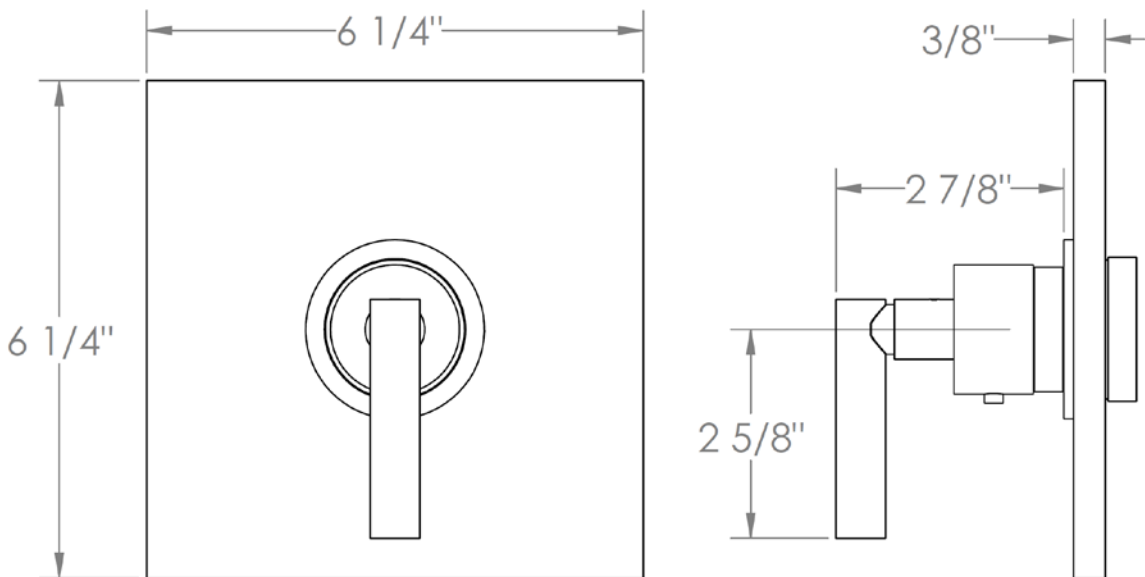

27-T10-CL14

Trim Kit Only for Thermostatic Valve

For use with SS-TH1000 or SS-TH3000 thermostatic roughs

WATERMARK DESIGNS 4/10/2018