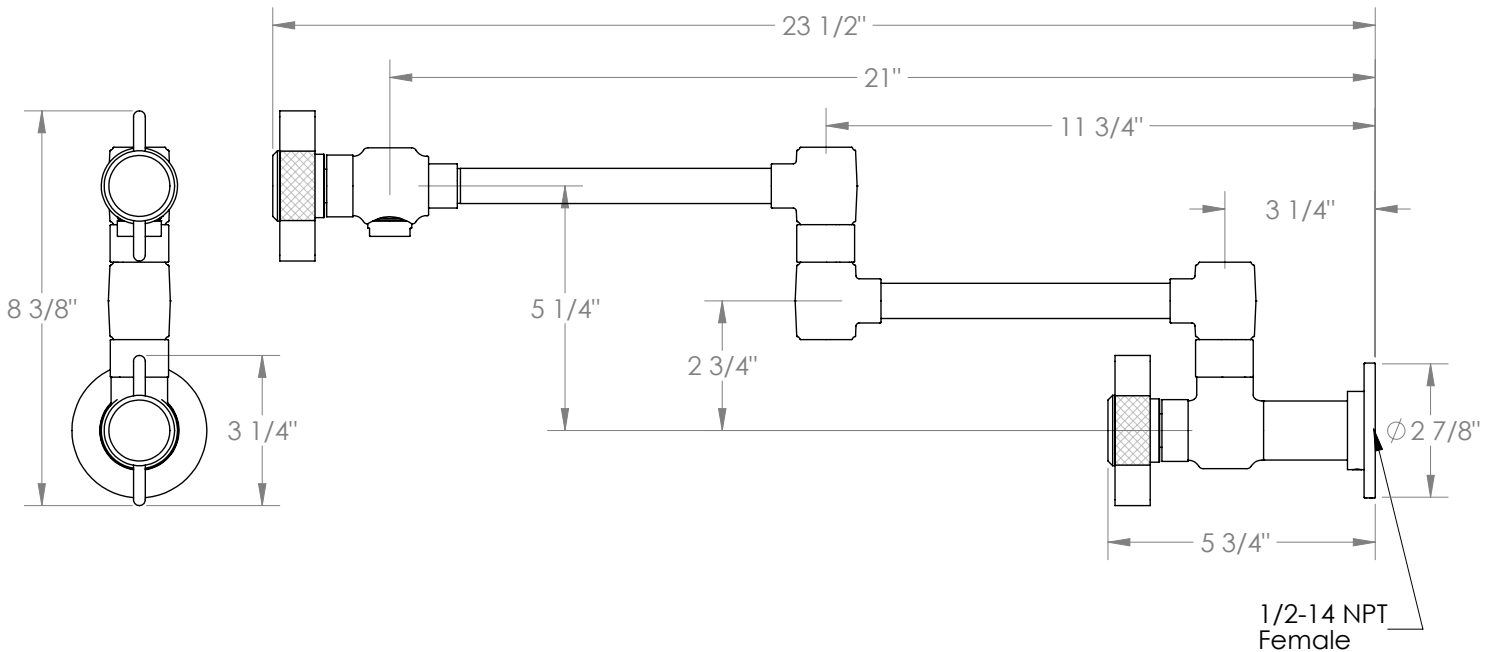

WATERMARK

BROOKLYN, NEW YORK

Urbane 25-7.8-IN16 Wall Mounted Pot Filler

- Extends up to 21" from Wall
- All Lead-Free Brass Construction
- Ceramic Mixing Cartridge
- Professional Installation Required

Available in all finishes shown on the [Watermark Designs website](#)

Meets the applicable requirements of ASME A112.18.1-2005/CSA B125.1-05, entitled "Plumbing Supply Fittings".

Watermark Designs reserves the right to make revisions without notice to produce specifications. All product dimensions are nominal.