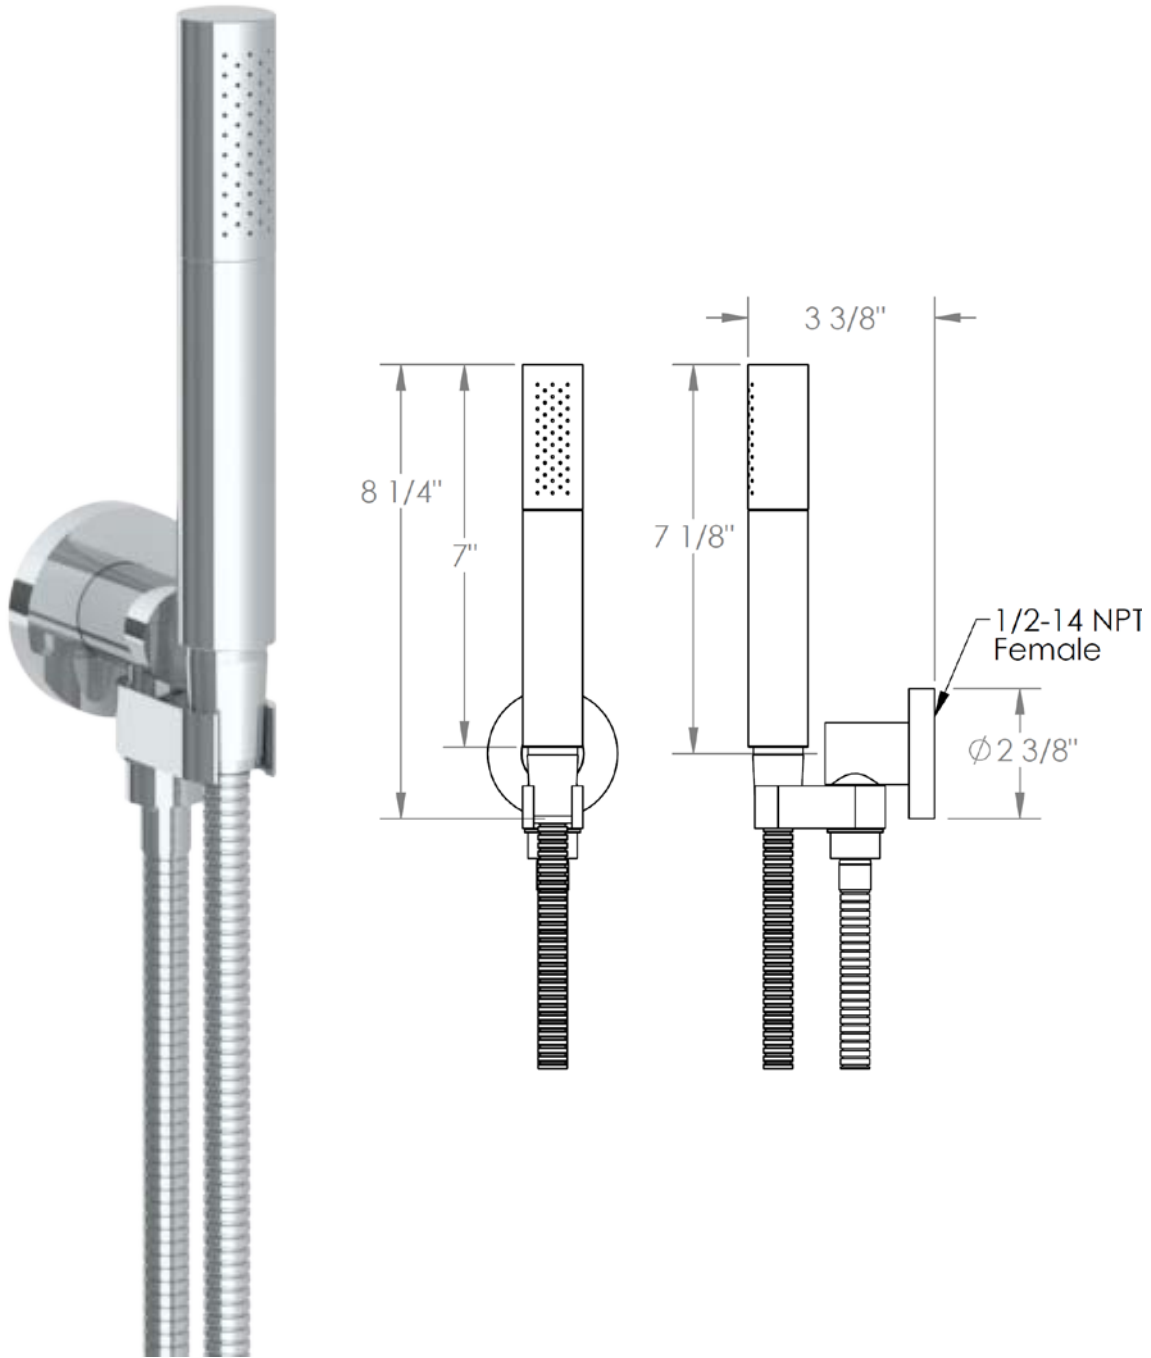

21-HSHK3

Wall Mounted Hand Shower Set

Includes SH-TIT30 hand shower and DS-4079 hand shower hose

Flow Rate: 1.75 GPM

Meets the applicable requirements of ASME A112.18.1-2005/CSA B125.1-05, entitled "Plumbing Supply Fittings"