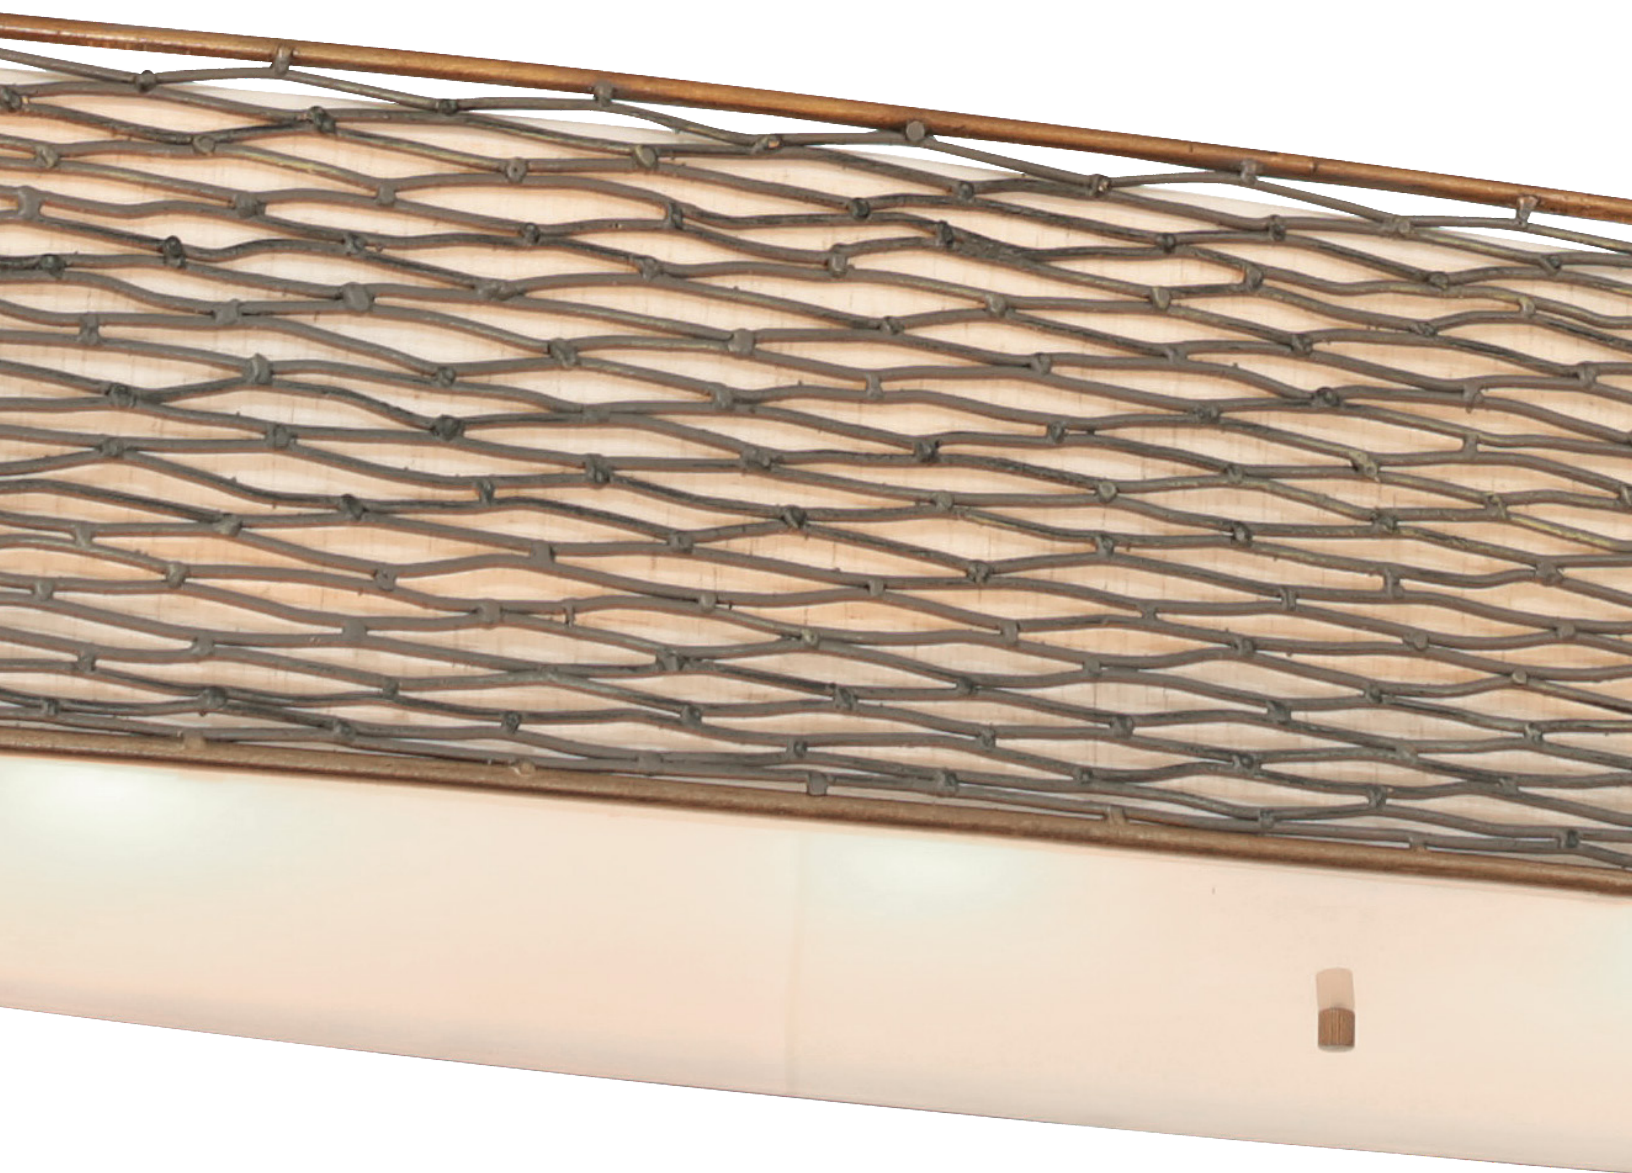

varaLuz

phone 702-792-6900
fax 866-258-0862

email info@varaluz.com
web varaluz.com

247N04H0 FLOW

SELLING POINTS : Hand-Forged Recycled Steel. Hand-Applied two-tone Hammered Ore finish.

DESCRIPTION : Rhythmic and organic in her movement, Flow presents a design that captivates. Hand-forged, her intricate shapes intrigue the eye. Her two-tone finishes lend warmth and a touch of sheen. A plot to enthrall, Flow is a true leading lady.

varaLuz

OVAL LINEAR PENDANT 4 LIGHT

Product ID	247N04HO
Item Name	Flow 4-Lt Oval Linear Pendant
Collection	Flow
Finish	Hammered Ore
Glass/Shade Description	Fabric Shade, Acrylic Diffuser
UPC Code	811903023559
Description	Ceiling Lighting
Sub-classification	Linear Pendant
Product Width	36 in./91.4 cm
Product Height	6 in./15.2 cm
Product Depth	9 in./22.9 cm
Product Weight	12 lb./5.4 kg
Shade Width	35 in./88.9 cm
Shade Height	5.5 in./14 cm
Canopy Width	8 in./20.3 cm
Canopy Depth	4.5 in./11.4 cm
Canopy Thickness	0.8 in./1.9 cm
Lamping	4 x 60W Medium, Not Included
Cable Length	Enough cable for a 10 ft./3m drop
Listing	CSA
Rating	Dry - Interior
Voltage	110/220V