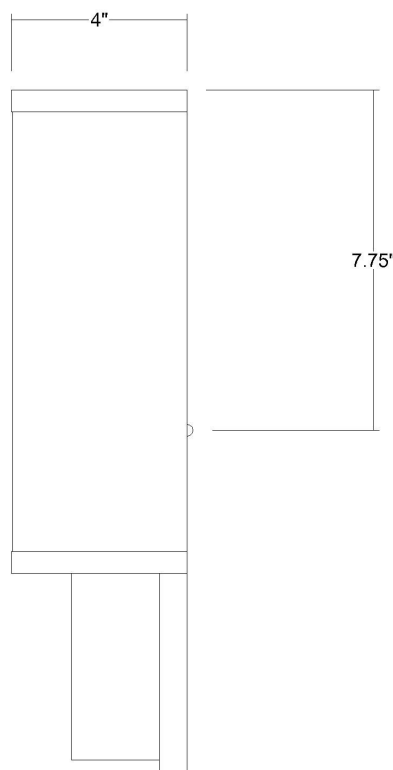

# TW6600 FINESTRA ADA WALL SCONCE

Front View

Side View

<b>Description:</b>	Finestra ADA wall sconce	<b>Material:</b>	Steel and fabric
<b>Finish:</b>	Espresso/polished chrome	<b>Glass:</b>	NA
<b>Dimensions:</b>	15.5" H x 6" W x 4" Ext Height on Center: 7.75"	<b>Back Plate Dimensions:</b>	4.5" x 15.5"
<b>Bulbs:</b>	1 x 60W	<b>Mounting Holes:</b>	2.75" apart
<b>Socket:</b>	120V E12 base	<b>Switch:</b>	NA
<b>Shade:</b>	Homespun linen	<b>Cord:</b>	NA
<b>Installed Weight:</b>	2.5 lbs	<b>Dimmable:</b>	Yes
<b>Certification:</b>	c UL		