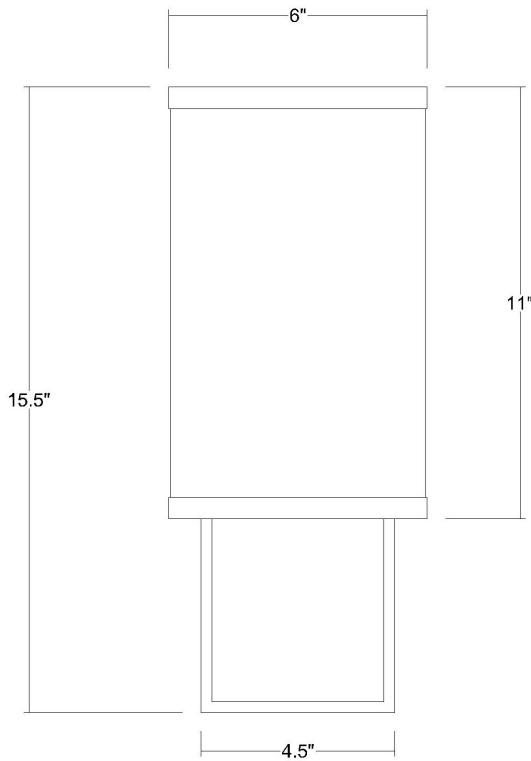

# TW6600 FINESTRA ADA WALL SCONCE

Front View

Side View

<b>Description:</b>	Finestra ADA wall sconce	<b>Material:</b>	Steel and fabric
<b>Finish:</b>	Espresso/polished chrome	<b>Glass:</b>	NA
<b>Dimensions:</b>	15.5" H x 6" W x 4" Ext Height on Center: 7.75"	<b>Back Plate Dimensions:</b>	4.5" x 15.5"
<b>Bulbs:</b>	1 x 60W	<b>Mounting Holes:</b>	2.75" apart
<b>Socket:</b>	120V E12 base	<b>Switch:</b>	NA
<b>Shade:</b>	Homespun linen	<b>Cord:</b>	NA
<b>Installed Weight:</b>	2.5 lbs	<b>Dimmable:</b>	Yes
<b>Certification:</b>	c UL		