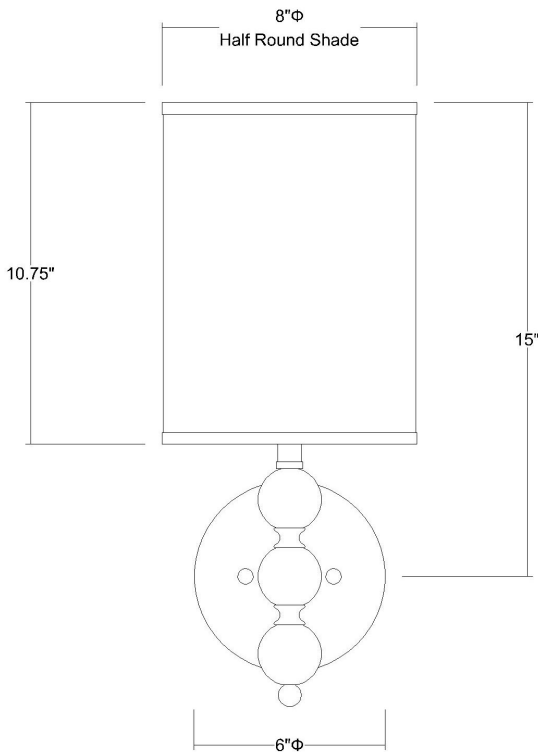

by Acclaim Lighting

TW6358

ST. CLARE ADA WALL SCONCE

Front View

Side View

Description:	St. Clare ADA wall sconce
Finish:	Polished chrome
Dimensions:	19" H x 8" W x 4" Ext Height on Center: 15"
Bulbs:	1 x 60W
Socket:	120V E12 base
Shade:	White linen 1/2 round
Installed Weight:	2 lbs
Certification:	c UL

Material:	Steel and fabric
Glass:	NA
Back Plate Dimensions:	6" dia.
Mounting Holes:	2.75" apart
Switch:	NA
Cord:	NA
Dimmable:	Yes