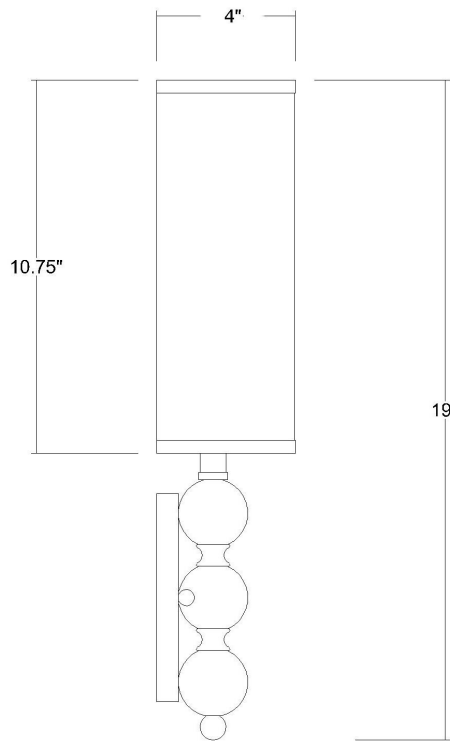

by Acclaim Lighting

TW6358

ST. CLARE ADA WALL SCONCE

Front View

Side View

Description:	St. Clare ADA wall sconce
Finish:	Polished chrome
Dimensions:	19" H x 8" W x 4" Ext Height on Center: 15"
Bulbs:	1 x 60W
Socket:	120V E12 base
Shade:	White linen 1/2 round
Installed Weight:	2 lbs
Certification:	c UL

Material:	Steel and fabric
Glass:	NA
Back Plate Dimensions:	6" dia.
Mounting Holes:	2.75" apart
Switch:	NA
Cord:	NA
Dimmable:	Yes