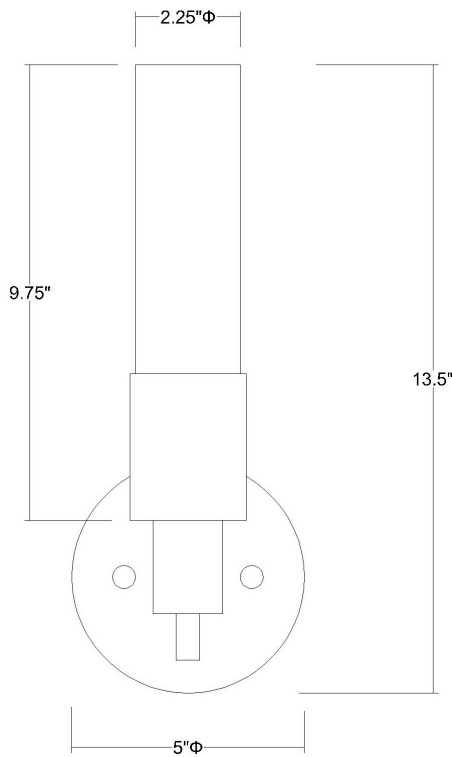

# TW1055A-1

## GENERATIONS ADA WALL SCONCE

Front View

Side View

<b>Description:</b>	Generations ADA wall sconce
<b>Finish:</b>	Brushed nickel
<b>Dimensions:</b>	13.5" H x 5" W x 4" Ext. Height on Center: 11"
<b>Bulbs:</b>	1 x 60W
<b>Socket:</b>	120V E12 base
<b>Shade:</b>	Frosted opal glass
<b>Installed Weight:</b>	1.5 lbs.
<b>Certification:</b>	c UL

<b>Material:</b>	Steel and glass
<b>Glass:</b>	Frosted opal
<b>Back Plate Dimensions:</b>	5" dia.
<b>Mounting Holes:</b>	2.75" apart
<b>Switch:</b>	NA
<b>Cord:</b>	NA
<b>Dimmable:</b>	Yes