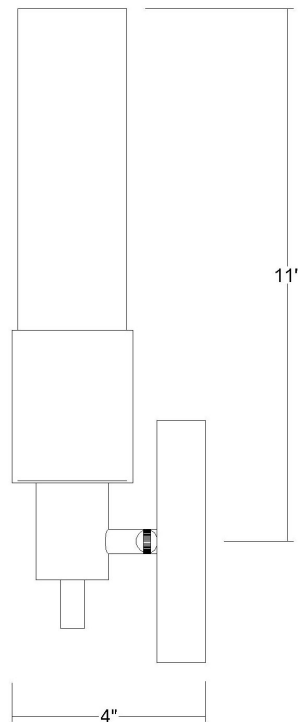

# TW1055A-1

## GENERATIONS ADA WALL SCONCE

Front View

Side View

<b>Description:</b>	Generations ADA wall sconce
<b>Finish:</b>	Brushed nickel
<b>Dimensions:</b>	13.5" H x 5" W x 4" Ext. Height on Center: 11"
<b>Bulbs:</b>	1 x 60W
<b>Socket:</b>	120V E12 base
<b>Shade:</b>	Frosted opal glass
<b>Installed Weight:</b>	1.5 lbs.
<b>Certification:</b>	c UL

<b>Material:</b>	Steel and glass
<b>Glass:</b>	Frosted opal
<b>Back Plate Dimensions:</b>	5" dia.
<b>Mounting Holes:</b>	2.75" apart
<b>Switch:</b>	NA
<b>Cord:</b>	NA
<b>Dimmable:</b>	Yes