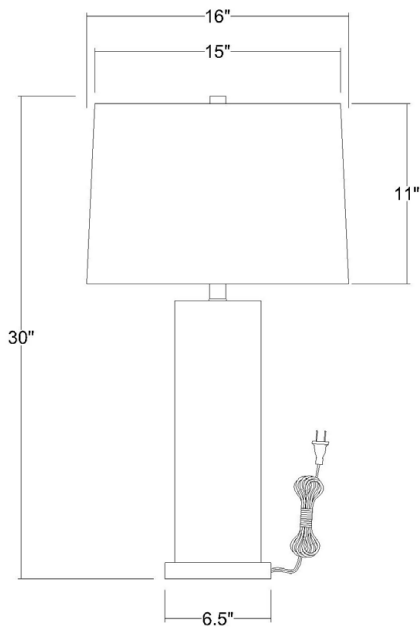

by Acclaim Lighting

TT7446 MERGE TABLE LAMP

Front View

Side View

Description:	Merge table lamp
Finish:	Brushed nickel and pewter
Dimensions:	30" H x 16" L x 10" W
Bulbs:	1 x 100W
Socket:	120V E26 base
Shade:	Homespun linen
Installed Weight:	7.75 lbs.
Certification:	c UL

Material:	Steel and fabric
Glass:	NA
Back Plate Dimensions:	NA
Mounting Holes:	NA
Switch:	3-way metal switch
Cord:	Silver, 6' plug-in
Dimmable:	Yes