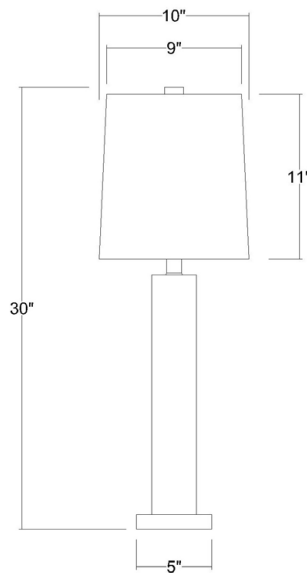

by Acclaim Lighting

TT7446 MERGE TABLE LAMP

Front View

Side View

Description:	Merge table lamp
Finish:	Brushed nickel and pewter
Dimensions:	30" H x 16" L x 10" W
Bulbs:	1 x 100W
Socket:	120V E26 base
Shade:	Homespun linen
Installed Weight:	7.75 lbs.
Certification:	c UL

Material:	Steel and fabric
Glass:	NA
Back Plate Dimensions:	NA
Mounting Holes:	NA
Switch:	3-way metal switch
Cord:	Silver, 6' plug-in
Dimmable:	Yes