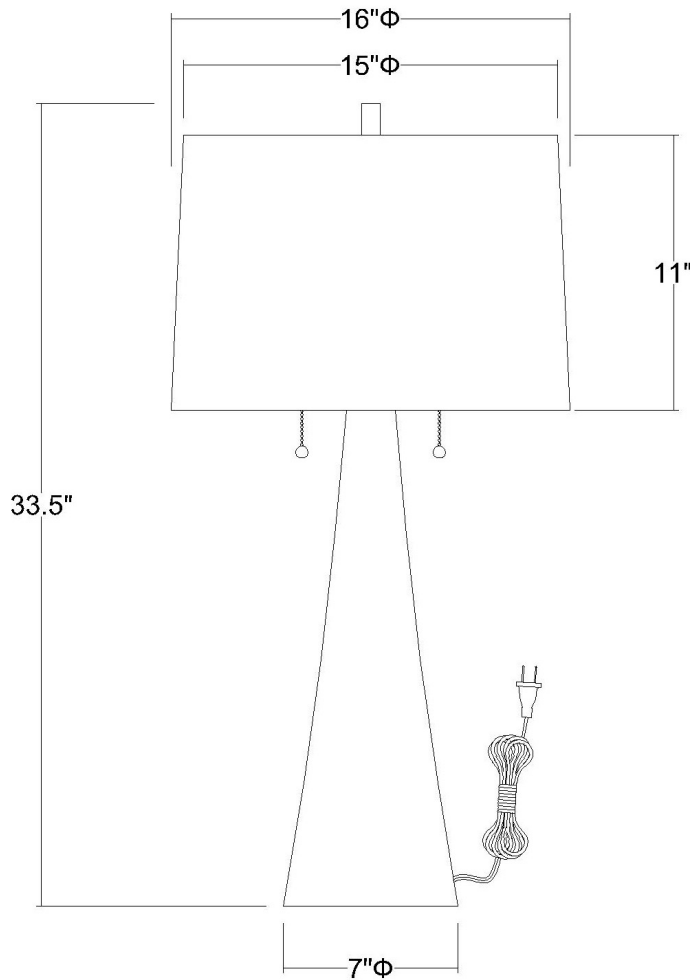

# TT7233-76 MUSE TABLE LAMP

<b>Description:</b>	Muse table lamp
<b>Finish:</b>	Hand painted antique gold
<b>Dimensions:</b>	33.5" H x 16" W
<b>Bulbs:</b>	2 x 100W
<b>Socket:</b>	120V E26 base
<b>Shade:</b>	Off-white shantung
<b>Installed Weight:</b>	7 lbs.
<b>Certification:</b>	c UL

<b>Material:</b>	Steel and fabric
<b>Glass:</b>	NA
<b>Back Plate Dimensions:</b>	NA
<b>Mounting Holes:</b>	NA
<b>Switch:</b>	On/off pull chain
<b>Cord:</b>	Brown, 6' plug-in
<b>Dimmable:</b>	Yes