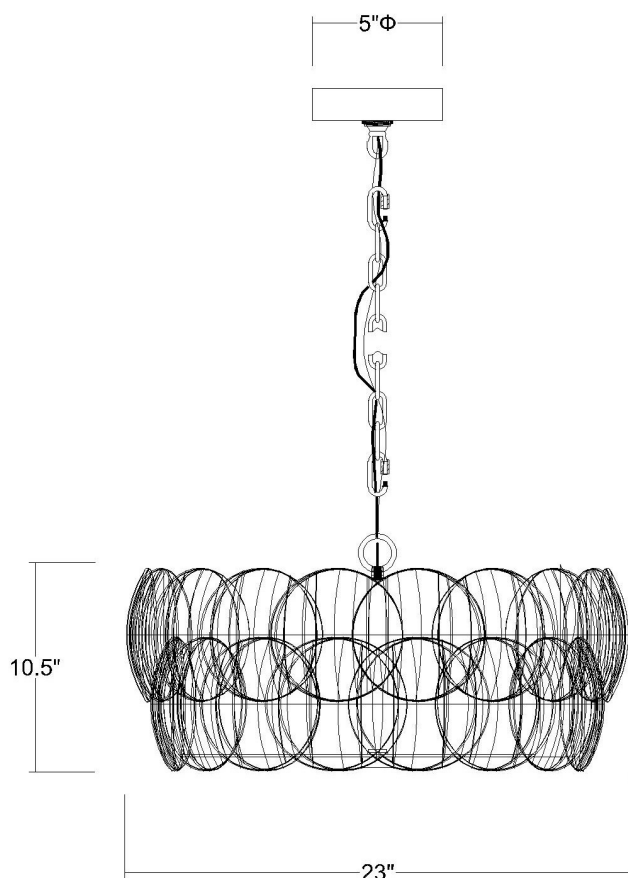

# TP6945-12 SELENE 6-LIGHT PENDANT

<b>Description:</b>	Selene 6-light pendant	<b>Material:</b>	Steel and glass
<b>Finish:</b>	Polished chrome	<b>Glass:</b>	Frosted discs
<b>Dimensions:</b>	23" dia. x 10.5" H	<b>Canopy Dimensions:</b>	5" dia.
<b>Bulbs:</b>	6 x 40W	<b>Mounting Holes:</b>	NA
<b>Socket:</b>	120V E26 base	<b>Switch:</b>	NA
<b>Shade:</b>	Frosted white glass discs	<b>Cord:</b>	Silver, 5' chain, 12' wire
<b>Installed Weight:</b>	21.5 lbs	<b>Dimmable:</b>	Yes
<b>Certification:</b>	c UL		