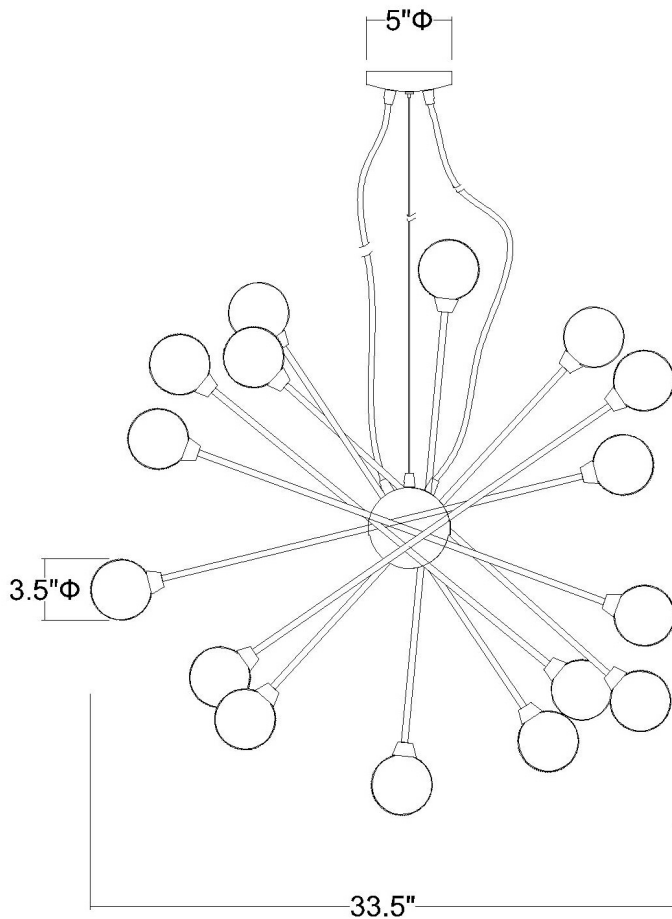

# TP6366-16 GALAXIA CHANDELIER

<b>Description:</b>	Galaxia chandelier
<b>Finish:</b>	Brushed nickel
<b>Dimensions:</b>	33.5" dia. x 33.5" H
<b>Bulbs:</b>	16 x 25W
<b>Socket:</b>	120V G9 base
<b>Shade:</b>	Spun filament glass
<b>Installed Weight:</b>	10 lbs
<b>Certification:</b>	c UL

<b>Material:</b>	Glass and steel
<b>Glass:</b>	Spun filament
<b>Canopy Dimensions:</b>	5" dia.
<b>Mounting Holes:</b>	NA
<b>Switch:</b>	NA
<b>Cord:</b>	Silver, 12'
<b>Dimmable:</b>	Yes