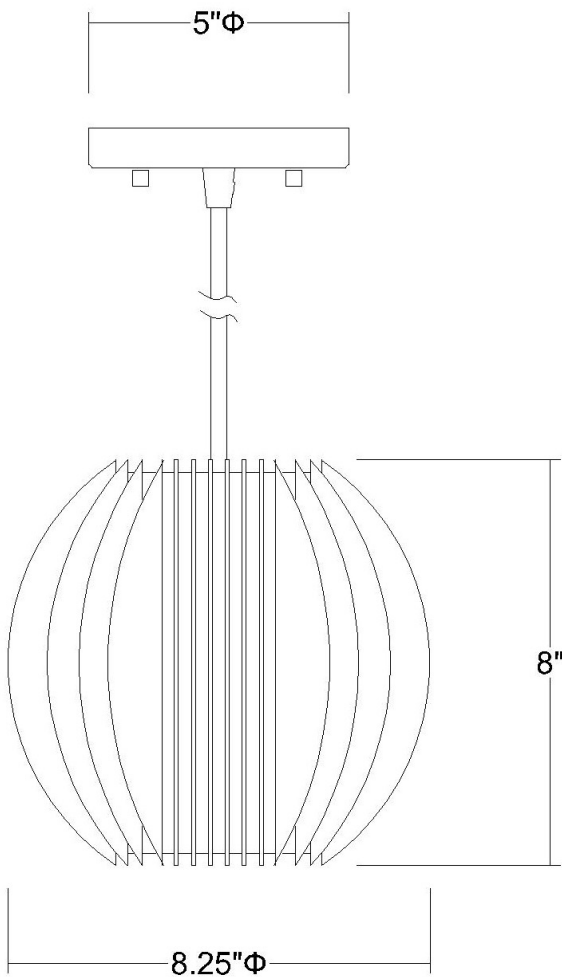

# TP6300-1 PHOENIX 1-LIGHT PENDANT

<b>Description:</b>	Phoenix 1-light pendant
<b>Finish:</b>	Metallic silver
<b>Dimensions:</b>	8.25" dia. x 8" H
<b>Bulbs:</b>	1 x 40W
<b>Socket:</b>	120V E26 base
<b>Shade:</b>	Clear acrylic and steel
<b>Installed Weight:</b>	2.4 lbs
<b>Certification:</b>	c UL

<b>Material:</b>	Acrylic and steel
<b>Glass:</b>	NA
<b>Canopy Dimensions:</b>	5" dia.
<b>Mounting Holes:</b>	2.75" apart
<b>Switch:</b>	NA
<b>Cord:</b>	Silver, 12'
<b>Dimmable:</b>	Yes