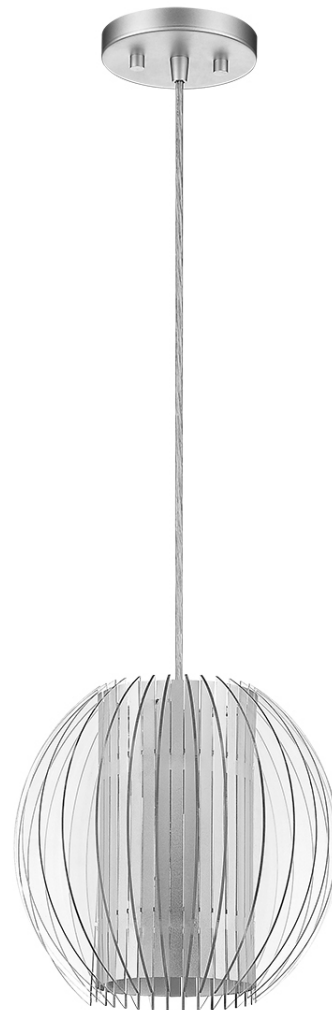

# TP6300-1 PHOENIX 1-LIGHT PENDANT

<b>Description:</b>	Phoenix 1-light pendant
<b>Finish:</b>	Metallic silver
<b>Dimensions:</b>	8.25" dia. x 8" H
<b>Bulbs:</b>	1 x 40W
<b>Socket:</b>	120V E26 base
<b>Shade:</b>	Clear acrylic and steel
<b>Installed Weight:</b>	2.4 lbs
<b>Certification:</b>	c UL

<b>Material:</b>	Acrylic and steel
<b>Glass:</b>	NA
<b>Canopy Dimensions:</b>	5" dia.
<b>Mounting Holes:</b>	2.75" apart
<b>Switch:</b>	NA
<b>Cord:</b>	Silver, 12'
<b>Dimmable:</b>	Yes