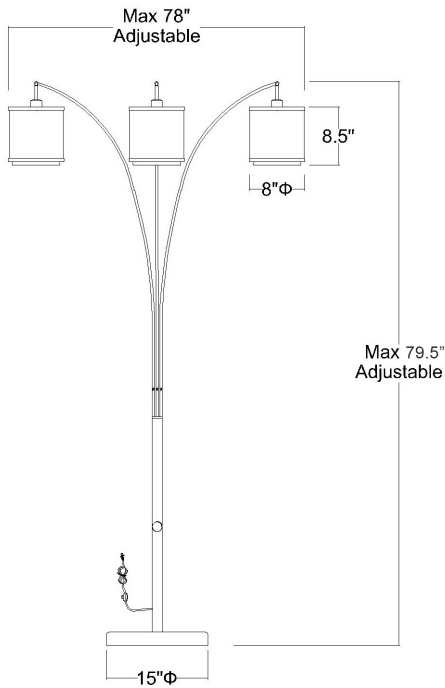

TFA9307

LUX TREE FLOOR LAMP

Front View

Side View

Description:	Lux tree floor lamp
Finish:	Brushed nickel with black marble base
Dimensions:	Adjusts 79.5" H x 78" W 44.5" ext.
Bulbs:	3 x 60W
Socket:	120V E26 base
Shade:	Sheer snow/shantung two tier
Installed Weight:	46.5 lbs
Certification:	c UL

Material:	Marble, fabric, steel
Glass:	NA
Back Plate Dimensions:	NA
Mounting Holes:	NA
Switch:	4-way metal switch
Cord:	Silver, 8' plug-in
Dimmable:	Yes