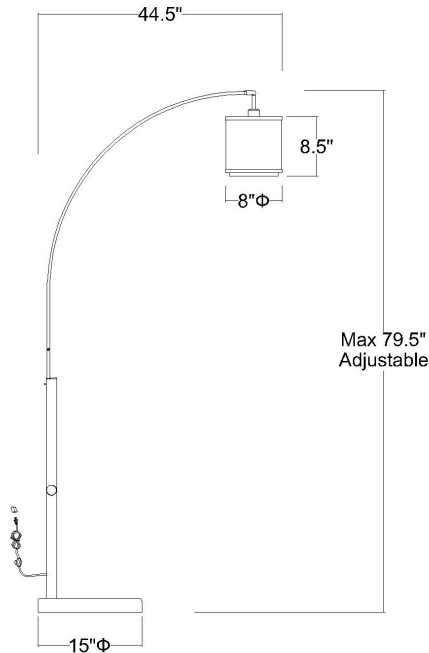

TFA9307

LUX TREE FLOOR LAMP

Front View

Side View

Description:	Lux tree floor lamp
Finish:	Brushed nickel with black marble base
Dimensions:	Adjusts 79.5" H x 78" W 44.5" ext.
Bulbs:	3 x 60W
Socket:	120V E26 base
Shade:	Sheer snow/shantung two tier
Installed Weight:	46.5 lbs
Certification:	c UL

Material:	Marble, fabric, steel
Glass:	NA
Back Plate Dimensions:	NA
Mounting Holes:	NA
Switch:	4-way metal switch
Cord:	Silver, 8' plug-in
Dimmable:	Yes