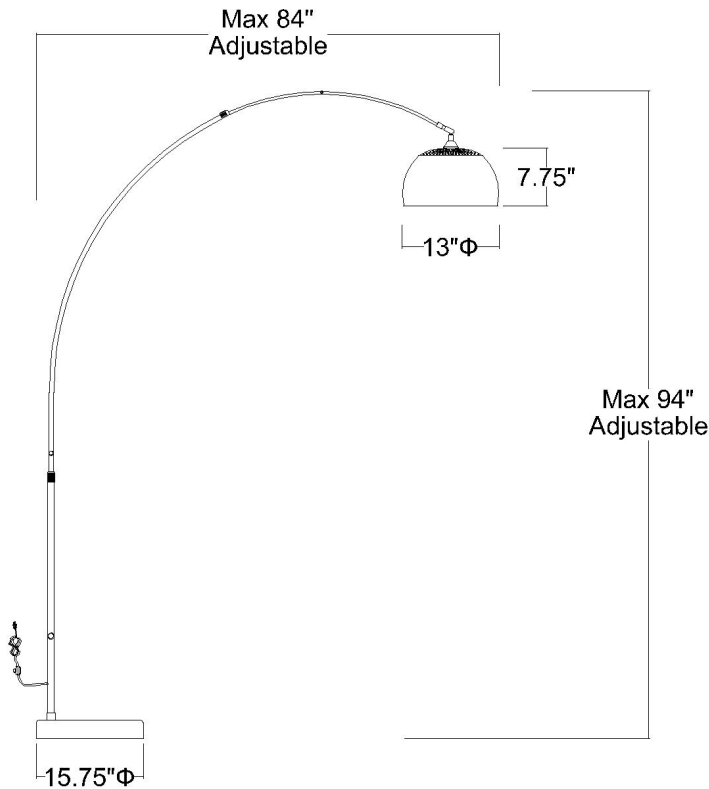

by Acclaim Lighting

TFA9005 MID ARC FLOOR LAMP

Description:	Mid arc floor lamp
Finish:	Brushed nickel with white marble base
Dimensions:	86" - 94" H x 84" max ext.
Bulbs:	1 x 150W
Socket:	120V E26 base
Shade:	Metal w/white interior
Installed Weight:	51 lbs.
Certification:	c UL

Material:	Marble, stainless steel, steel
Glass:	NA
Back Plate Dimensions:	NA
Mounting Holes:	NA
Switch:	In-line foot switch
Cord:	Silver, 8' plug-in
Dimmable:	Yes