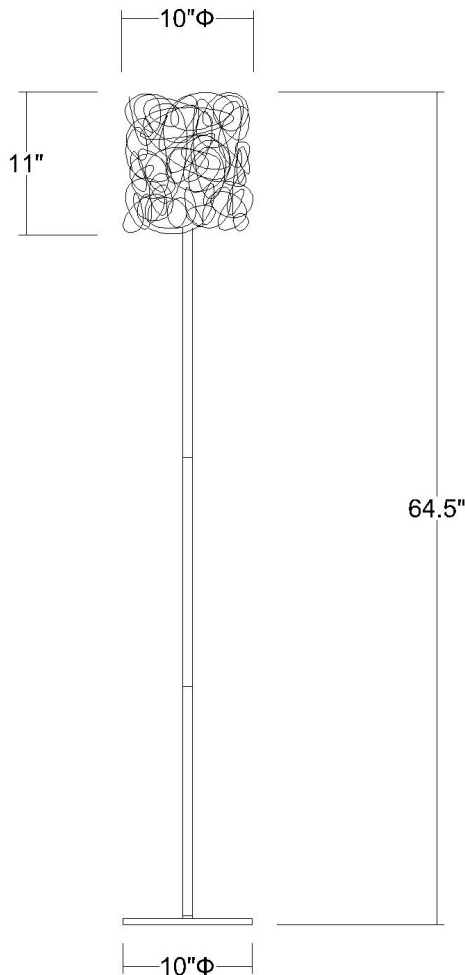

TF4825 DISTRATTO FLOOR LAMP

Description:	Distratto floor lamp	Material:	Steel and aluminum
Finish:	Polished chrome	Glass:	NA
Dimensions:	64.5" H x 10" W	Back Plate Dimensions:	NA
Bulbs:	1 x 100W	Mounting Holes:	NA
Socket:	120V E26 base	Switch:	In-line foot switch
Shade:	Enmeshed wire	Cord:	Silver, 8' plug-in
Installed Weight:	10.5 lbs	Dimmable:	Yes
Certification:	c UL		