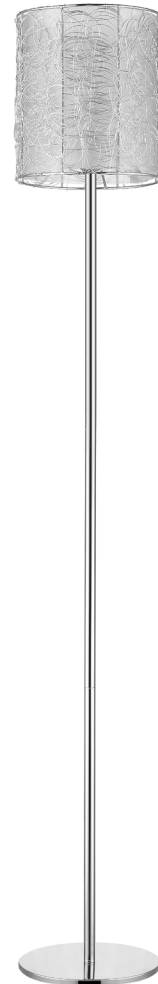

TF4825 DISTRATTO FLOOR LAMP

Description:	Distratto floor lamp	Material:	Steel and aluminum
Finish:	Polished chrome	Glass:	NA
Dimensions:	64.5" H x 10" W	Back Plate Dimensions:	NA
Bulbs:	1 x 100W	Mounting Holes:	NA
Socket:	120V E26 base	Switch:	In-line foot switch
Shade:	Enmeshed wire	Cord:	Silver, 8' plug-in
Installed Weight:	10.5 lbs	Dimmable:	Yes
Certification:	c UL		