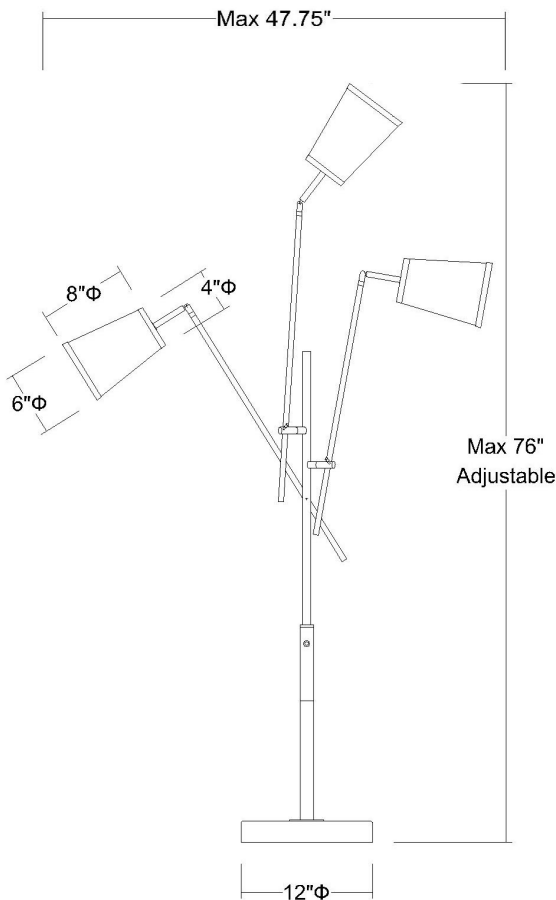

by Acclaim Lighting

TF2839 CERBERUS FLOOR LAMP

Description:	Cerberus floor lamp
Finish:	Polished chrome w/black marble base
Dimensions:	76" H x 47.75" W
Bulbs:	3 x 60W
Sockets:	120V E26 base
Shade:	Coarse cream linen
Installed Weight:	26lbs
Certification:	c UL

Material:	Marble, fabric, steel
Glass:	NA
Back Plate Dimensions:	NA
Mounting Holes:	NA
Switch:	4-way metal switch
Cord:	Silver, 8' plug-in
Dimmable:	Yes