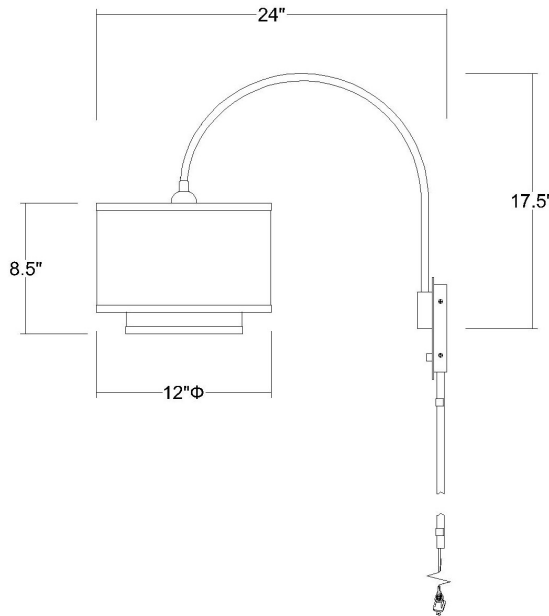

by Acclaim Lighting

BW7155 BRELLA SWIVEL WALL LAMP

Front View

Side View

Description:	Brella swivel wall lamp
Finish:	Brushed nickel
Dimensions:	44" H x 12" W x 24" ext. Height on Center: 17.5"
Bulbs:	1 x 75W
Socket:	120V E26 base
Shade:	Sheer snow/shantung two tier
Installed Weight:	4.85 lbs
Certification:	c UL

Material:	Fabric and steel
Glass:	NA
Back Plate Dimensions:	4.25" x 6"
Mounting Holes:	NA
Switch:	Metal rotate on/off
Cord:	Silver, 8' plug-in (24" cord wall cover included)
Dimmable:	Yes