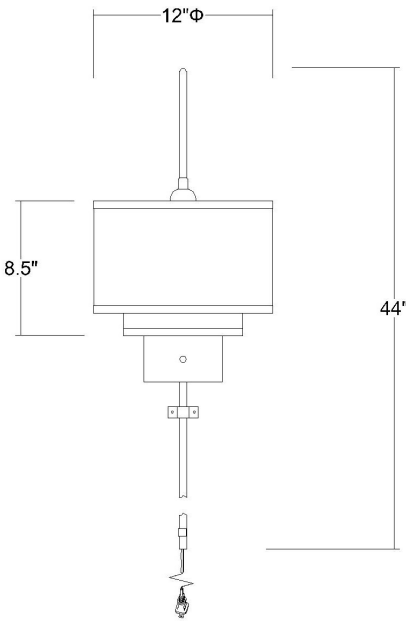

by Acclaim Lighting

BW7155 BRELLA SWIVEL WALL LAMP

Front View

Side View

Description:	Brella swivel wall lamp
Finish:	Brushed nickel
Dimensions:	44" H x 12" W x 24" ext. Height on Center: 17.5"
Bulbs:	1 x 75W
Socket:	120V E26 base
Shade:	Sheer snow/shantung two tier
Installed Weight:	4.85 lbs
Certification:	c UL

Material:	Fabric and steel
Glass:	NA
Back Plate Dimensions:	4.25" x 6"
Mounting Holes:	NA
Switch:	Metal rotate on/off
Cord:	Silver, 8' plug-in (24" cord wall cover included)
Dimmable:	Yes