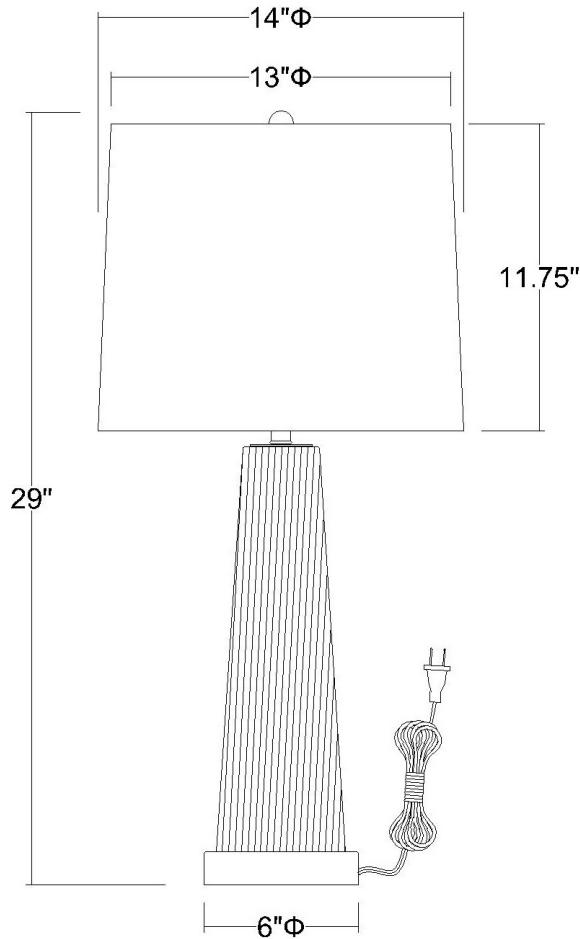

by Acclaim Lighting

BT5765 CHIARA TABLE LAMP

Description:	Chiara table lamp
Finish:	Polished chrome
Dimensions:	29" H x 14" W
Bulbs:	1 x 100W
Socket:	120V E26 base
Shade:	Off-white shantung
Installed Weight:	6.5 lbs.
Certification:	c UL

Material:	Steel, glass, fabric
Glass:	Smoke reeded/seeded
Back Plate Dimensions:	NA
Mounting Holes:	NA
Switch:	3-way metal switch
Cord:	Silver, 6' plug-in
Dimmable:	Yes