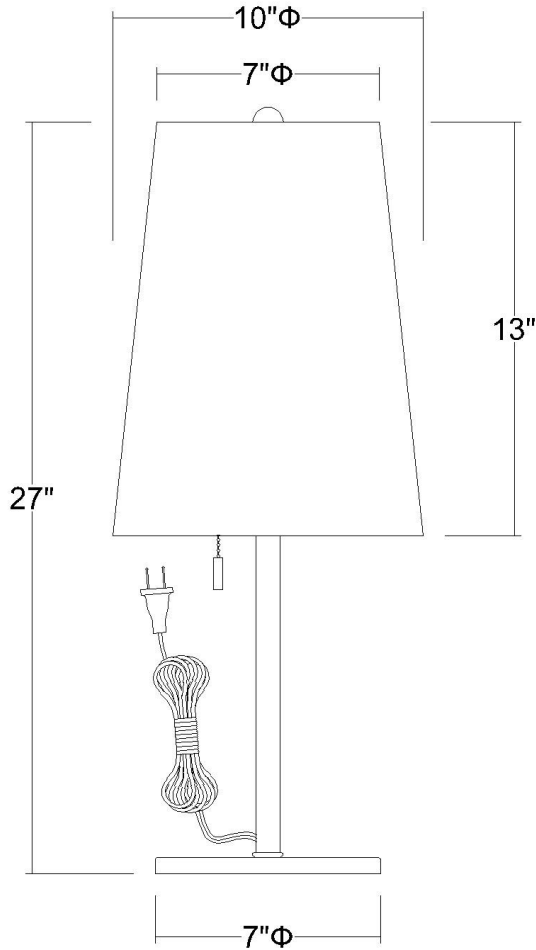

# BT1682 PRIMO TABLE LAMP

<b>Description:</b>	Primo table lamp
<b>Finish:</b>	Antique bronze
<b>Dimensions:</b>	27" H x 10" W
<b>Bulbs:</b>	1 x 75W
<b>Socket:</b>	120V E26 base
<b>Shade:</b>	Lattice cream linen
<b>Installed Weight:</b>	5 lbs.
<b>Certification:</b>	c UL

<b>Material:</b>	Steel and fabric
<b>Glass:</b>	NA
<b>Back Plate Dimensions:</b>	NA
<b>Mounting Holes:</b>	NA
<b>Switch:</b>	On/off pull chain
<b>Cord:</b>	Brown, 6' plug-in
<b>Dimmable:</b>	Yes