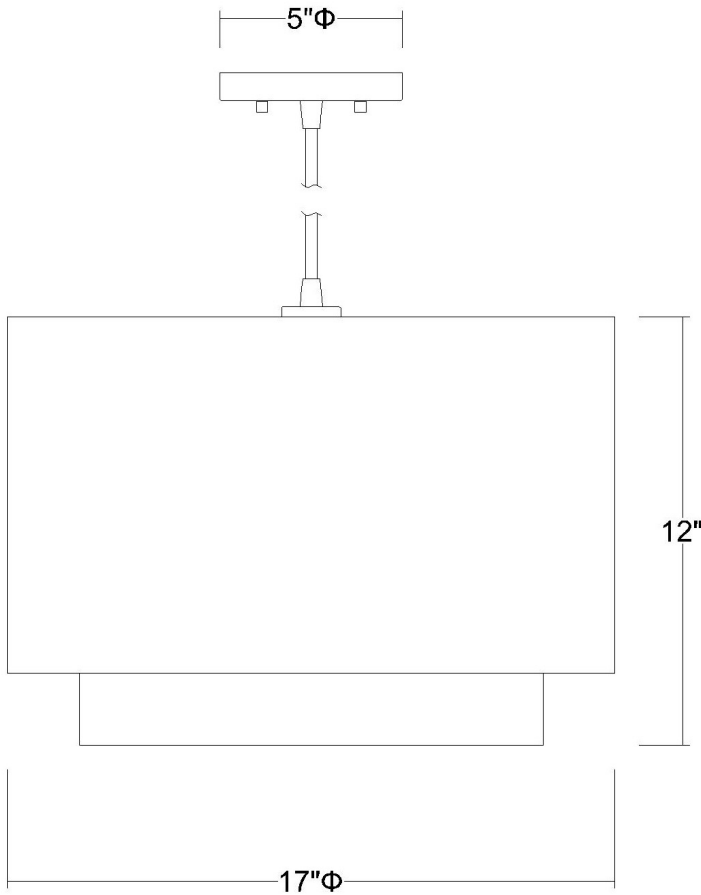

# BP7159 BRELLA PENDANT

<b>Description:</b>	Brella pendant
<b>Finish:</b>	Metallic silver
<b>Dimensions:</b>	17" dia. x 12" H
<b>Bulbs:</b>	1 x 100W
<b>Socket:</b>	120V E26 base
<b>Shade:</b>	Sheer snow/shantung two tier
<b>Installed Weight:</b>	3.2 lbs
<b>Certification:</b>	c UL

<b>Material:</b>	Fabric and steel
<b>Glass:</b>	NA
<b>Canopy Dimensions:</b>	5" dia.
<b>Mounting Holes:</b>	2.75" apart
<b>Switch:</b>	NA
<b>Cord:</b>	Silver, 12'
<b>Dimmable:</b>	Yes