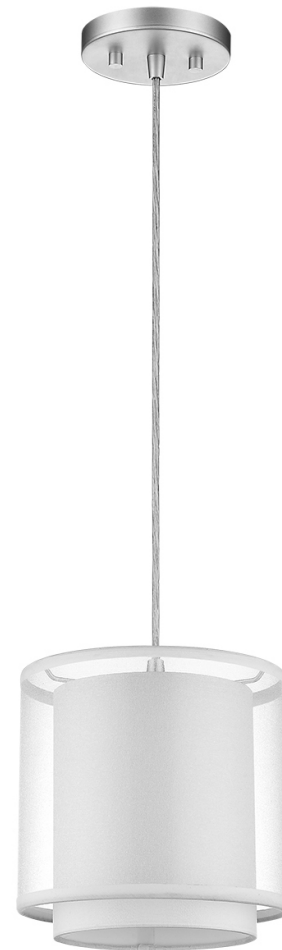

by Acclaim Lighting

# BP7156 BRELLA MINI PENDANT

|                          |                                 |
|--------------------------|---------------------------------|
| <b>Description:</b>      | Brella mini pendant             |
| <b>Finish:</b>           | Metallic silver                 |
| <b>Dimensions:</b>       | 8" dia. x 8" H                  |
| <b>Bulbs:</b>            | 1 x 75W                         |
| <b>Socket:</b>           | 120V E26 base                   |
| <b>Shade:</b>            | Sheer snow/shantung<br>two tier |
| <b>Installed Weight:</b> | 2 lbs                           |
| <b>Certification:</b>    | c UL                            |

|                           |                  |
|---------------------------|------------------|
| <b>Material:</b>          | Fabric and steel |
| <b>Glass:</b>             | NA               |
| <b>Canopy Dimensions:</b> | 5" dia.          |
| <b>Mounting Holes:</b>    | 2.75" apart      |
| <b>Switch:</b>            | NA               |
| <b>Cord:</b>              | Silver, 12'      |
| <b>Dimmable:</b>          | Yes              |