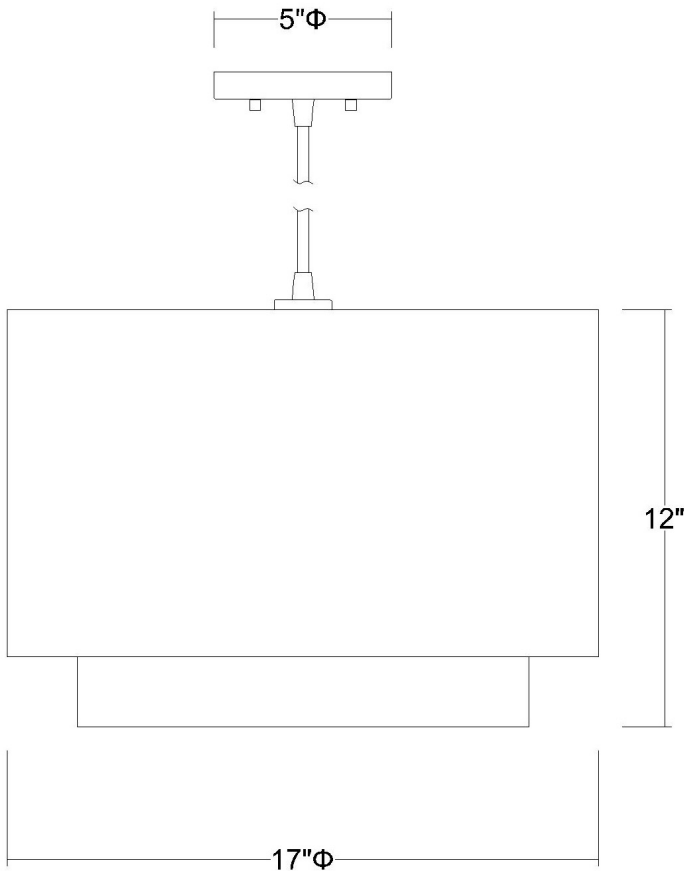

# BP7139 BRELLA PENDANT

<b>Description:</b>	Brella pendant
<b>Finish:</b>	Antique bronze
<b>Dimensions:</b>	17" dia. x 12" H
<b>Bulbs:</b>	1 x 100W
<b>Socket:</b>	120V E26 base
<b>Shade:</b>	Smoke gray/shantung two tier
<b>Installed Weight:</b>	3.2 lbs
<b>Certification:</b>	c UL

<b>Material:</b>	Fabric and steel
<b>Glass:</b>	NA
<b>Canopy Dimensions:</b>	5" dia.
<b>Mounting Holes:</b>	2.75" apart
<b>Switch:</b>	NA
<b>Cord:</b>	Brown, 12'
<b>Dimmable:</b>	Yes