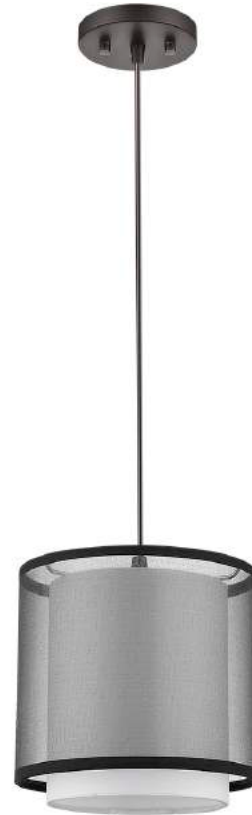

by Acclaim Lighting

BP7136 BRELLA MINI PENDANT

| | |
|--------------------------|------------------------------|
| Description: | Brella mini pendant |
| Finish: | Antique bronze |
| Dimensions: | 8" dia. x 8" H |
| Bulbs: | 1 x 75W |
| Sockets: | 120V E26 base |
| Shade: | Smoke gray/shantung two tier |
| Installed Weight: | 2lbs |
| Certification: | c UL |

| | |
|-------------------------------|------------------|
| Material: | Fabric and steel |
| Glass: | NA |
| Back Plate Dimensions: | 5" dia. |
| Mounting Holes: | 2.75" apart |
| Switch: | NA |
| Cord: | Brown, 12' |
| Dimmable: | Yes |