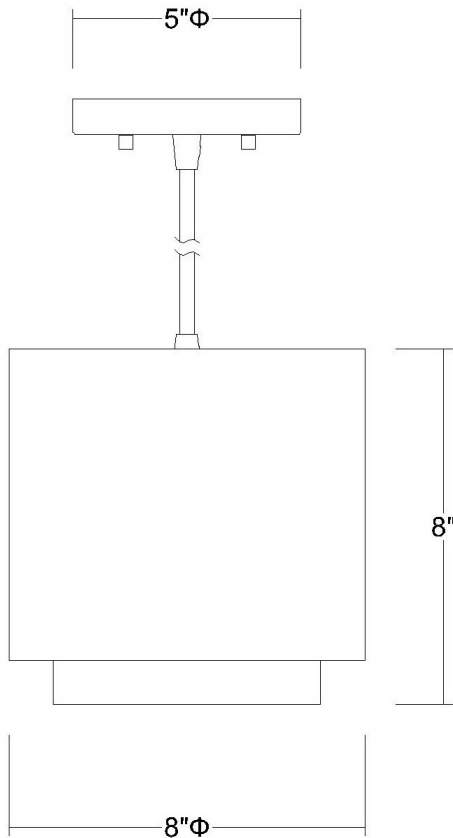

by Acclaim Lighting

BP7136 BRELLA MINI PENDANT

| | |
|--------------------------|------------------------------|
| Description: | Brella mini pendant |
| Finish: | Antique bronze |
| Dimensions: | 8" dia. x 8" H |
| Bulbs: | 1 x 75W |
| Sockets: | 120V E26 base |
| Shade: | Smoke gray/shantung two tier |
| Installed Weight: | 2lbs |
| Certification: | c UL |

| | |
|-------------------------------|------------------|
| Material: | Fabric and steel |
| Glass: | NA |
| Back Plate Dimensions: | 5" dia. |
| Mounting Holes: | 2.75" apart |
| Switch: | NA |
| Cord: | Brown, 12' |
| Dimmable: | Yes |