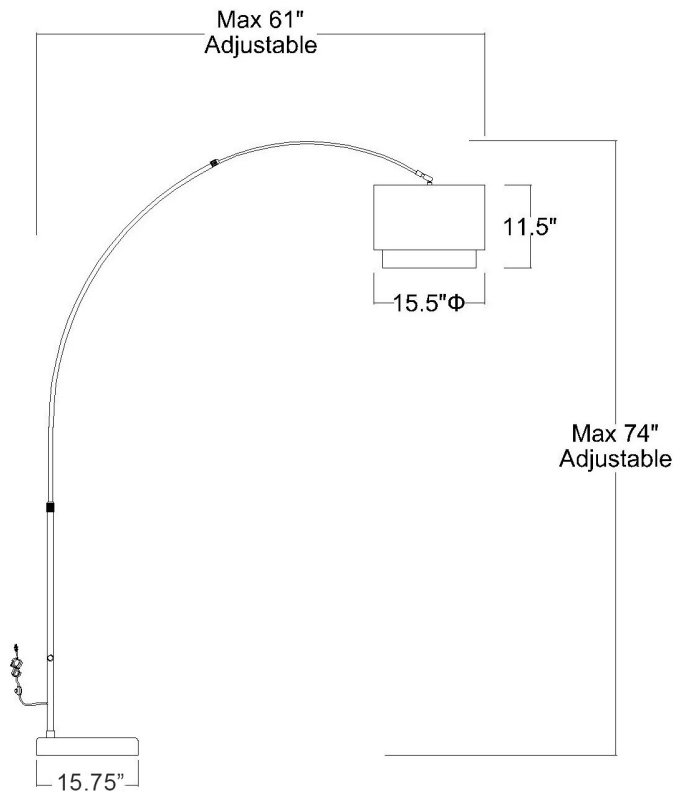

BFA8400 BRELLA ARC FLOOR LAMP

Description:	Brella arc floor lamp
Finish:	Brushed nickel with white marble base
Dimensions:	Adjusts 65" - 74" H, 61" max ext.
Bulbs:	1 x 150W
Socket:	120V E26 base
Shade:	Sheer snow/shantung two tier
Installed Weight:	45.5 lbs.
Certification:	c UL

Material:	Marble, steel, fabric
Glass:	NA
Back Plate Dimensions:	NA
Mounting Holes:	NA
Switch:	In-line foot switch
Cord:	Silver, 8' plug-in
Dimmable:	Yes