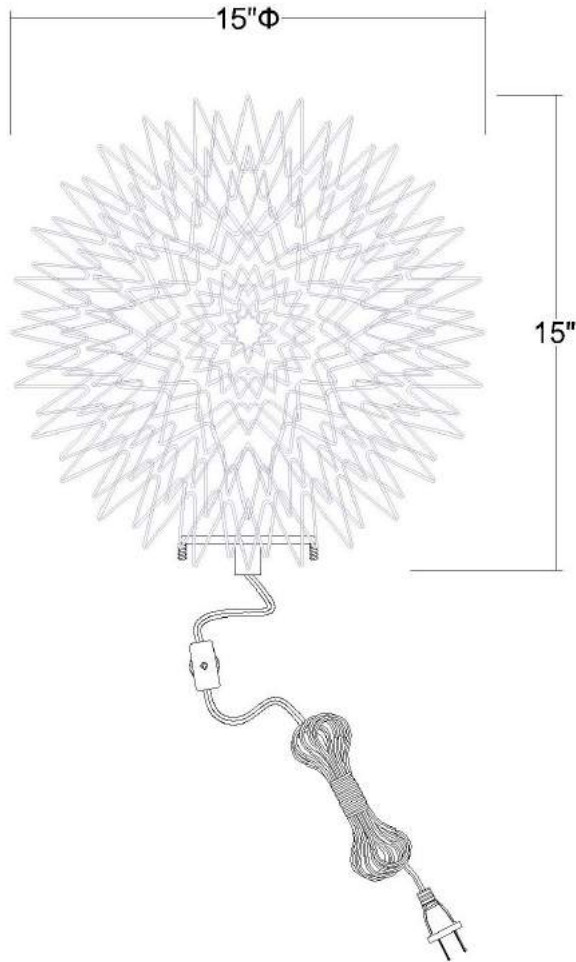

BA6013 LUMINARY ACCENT LAMP

Description:	Luminary accent lamp	Material:	Steel and aluminum
Finish:	Rose gold	Glass:	NA
Dimensions:	15" dia.	Back Plate Dimensions:	NA
Bulbs:	1 x 100W	Mounting Holes:	NA
Socket:	120V E26 base	Switch:	On/off line switch
Shade:	Hand woven aluminum wire	Cord:	Gold, 6' plug-in
Installed Weight:	4.25 lbs.	Dimmable:	Yes
Certification:	c UL		