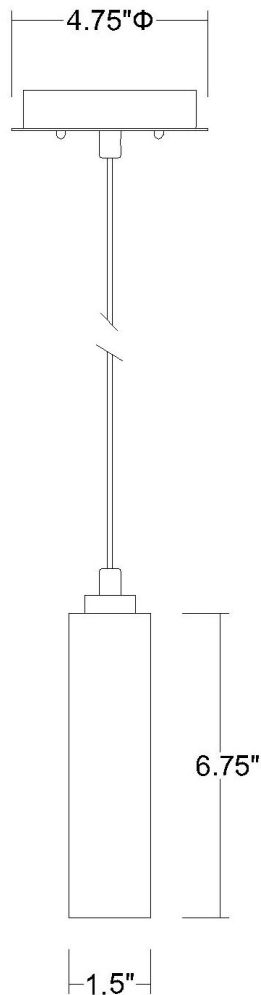

by Acclaim Lighting

A800026-1-S

SOLO CRYSTAL PENDANT

Description:	Solo crystal pendant
Finish:	Polished chrome
Dimensions:	1.5" W x 1.5" D x 6.75" H
Bulbs:	1 x 25W
Socket:	120V G9 base
Shade:	Clear square K9 crystal
Installed Weight:	2 lbs
Certification:	c UL

Material:	Steel and glass
Glass:	4-sided cut crystal
Canopy Dimensions:	4.75" dia.
Mounting Holes:	2.75" apart
Switch:	NA
Cord:	Silver, 12'
Dimmable:	Yes