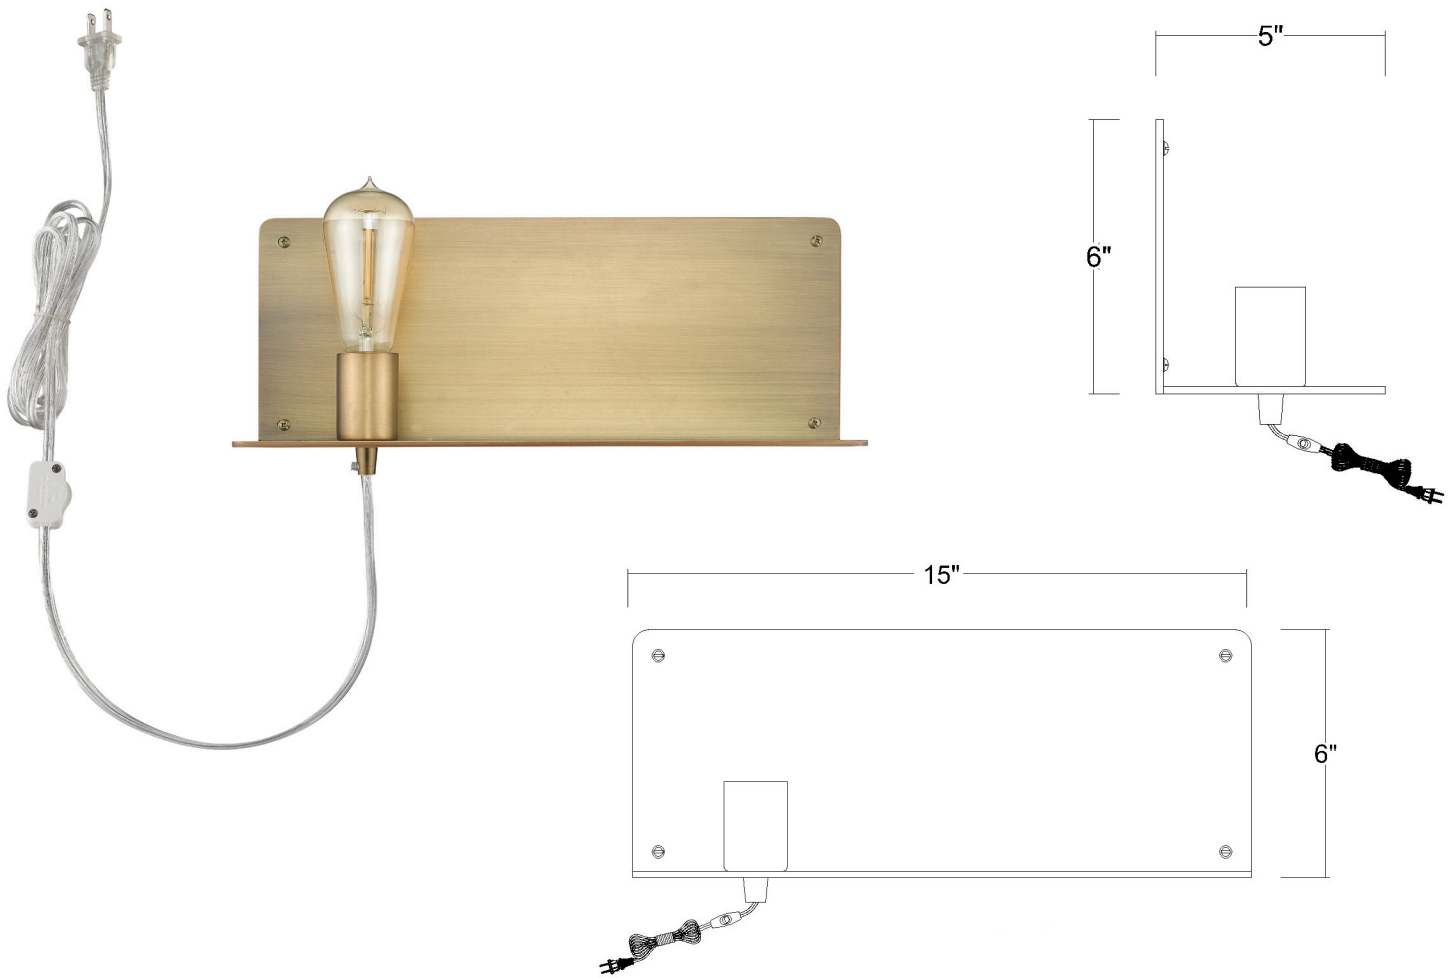

# TW40072AB

## ARRIS 1-LIGHT WALL SCONCE

**Description:** Arris 1-Light Wall Sconce

**Finish:** Aged Brass

**Dimensions:** 15" W x 6" H x 5" ext.

**Bulbs:** 1-60W Med.

**Installed Weight:** 7.25 lbs.

**Certification:** cUL / damp location

**Material:** Steel

**Shades:** NA

**Glass:** NA

**Back Plate Dimensions:** 15" x 6"

**Cord:** 6' clear plug-in

**Switch:** 3-way inline

**Additional Finishes:** NA