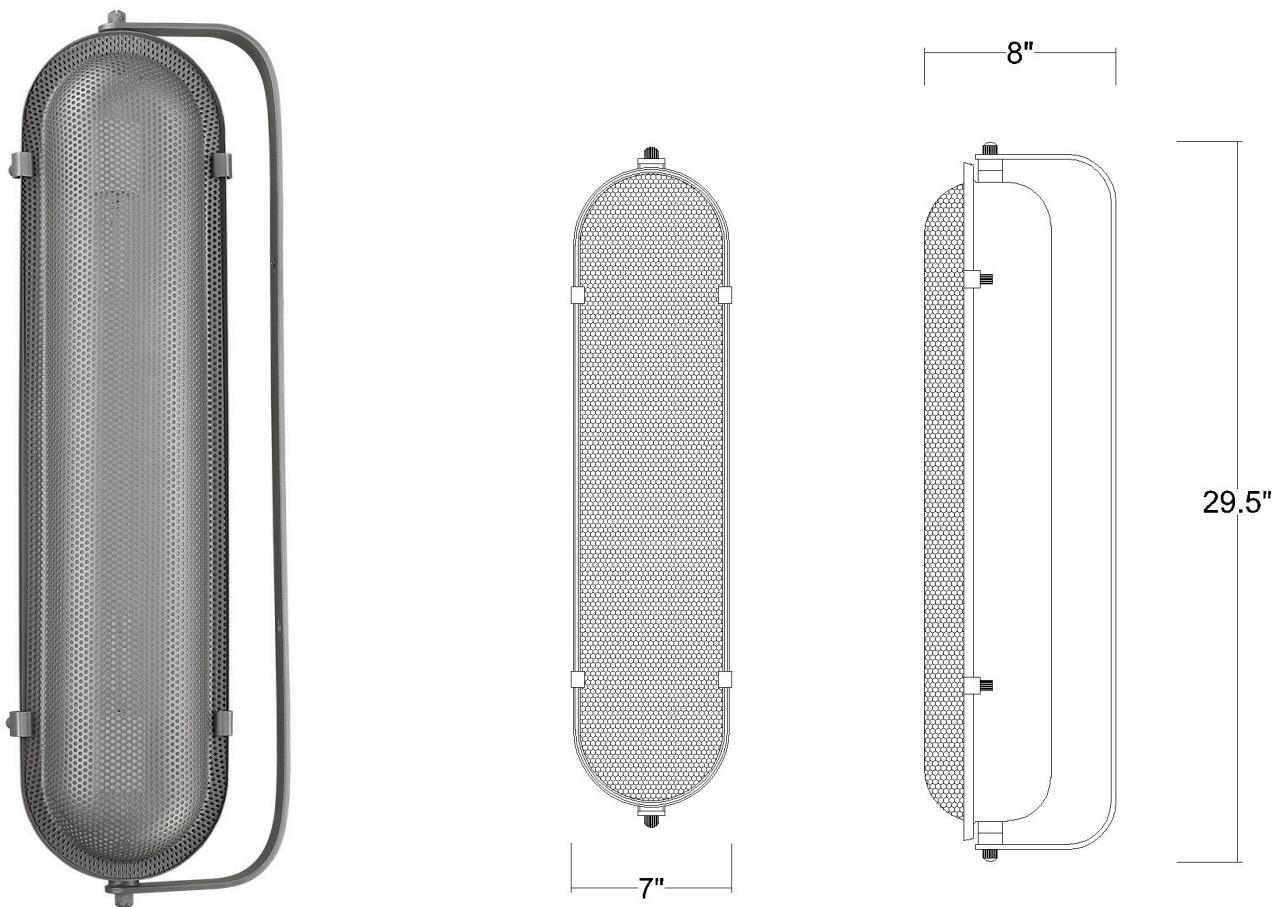

TW40050GY TERRA 2-LIGHT WALL SCONCE

Description:	Terra 2-Light Wall Sconce
Finish:	Gray
Dimensions:	29-1/2" L x 7" W x 8" ext. Height on center: NA
Bulbs:	2-60W Med.
Installed Weight:	13.2 lbs.
Certification:	ETL

Material:	Steel
Shades:	Steel
Glass:	NA
Back Plate Dimensions:	26" x 1-1/4"
Cord:	8' gray plug-in
Switch:	On/off line
Additional Finishes:	NA