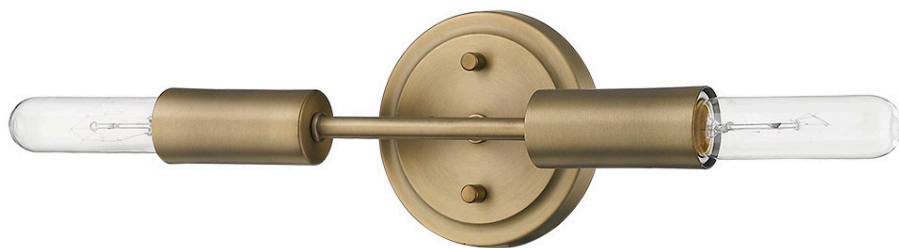

TW40020AB

PERRET 2-LIGHT WALL SCONCE

Description:	Perret 2-Light Wall Sconce
Finish:	Aged Brass
Dimensions:	12" W x 5" H x 4" ext. Height on Center: 2-1/2"
Bulbs:	2-60W Med.
Installed Weight:	1.1 lbs.
Certification:	cUL / damp location

**dimensions do not include bulbs*

Material:	Steel
Shades:	NA
Glass:	NA
Back Plate Dimensions:	5" Dia.
Chain/Wire:	NA
Additional Finishes:	NA