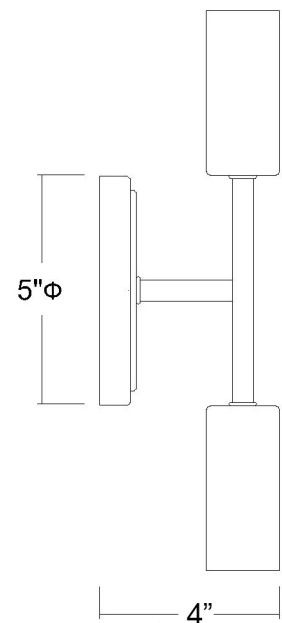

TW40020AB

PERRET 2-LIGHT WALL SCONCE

Description:	Perret 2-Light Wall Sconce
Finish:	Aged Brass
Dimensions:	12" W x 5" H x 4" ext. Height on Center: 2-1/2"
Bulbs:	2-60W Med.
Installed Weight:	1.1 lbs.
Certification:	cUL / damp location

**dimensions do not include bulbs*

Material:	Steel
Shades:	NA
Glass:	NA
Back Plate Dimensions:	5" Dia.
Chain/Wire:	NA
Additional Finishes:	NA