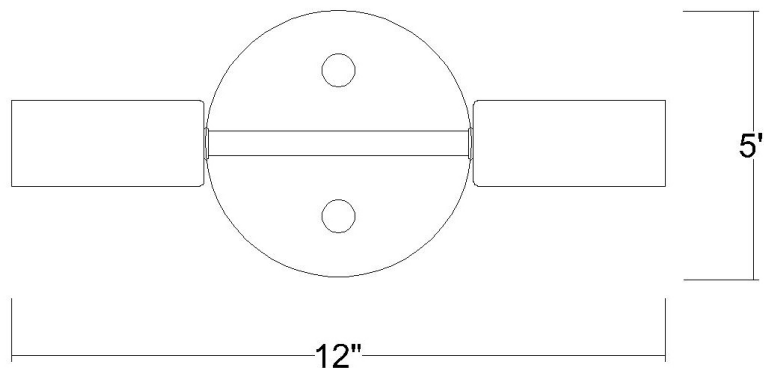

TW40020AB

PERRET 2-LIGHT WALL SCONCE

Description:	Perret 2-Light Wall Sconce
Finish:	Aged Brass
Dimensions:	12" W x 5" H x 4" ext. Height on Center: 2-1/2"
Bulbs:	2-60W Med.
Installed Weight:	1.1 lbs.
Certification:	cUL / damp location

**dimensions do not include bulbs*

Material:	Steel
Shades:	NA
Glass:	NA
Back Plate Dimensions:	5" Dia.
Chain/Wire:	NA
Additional Finishes:	NA