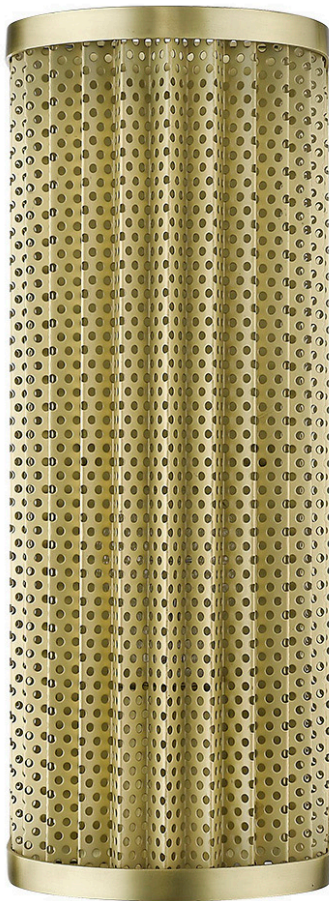

TW40014GD

BASETTI 1-LIGHT WALL SCONCE

Description: Basetti 1-Light Wall Sconce

Finish: Gold

Dimensions: 5" W x 13" H x 4" ext.
Height on Center: 6-1/2"

Bulbs: 1-60W Med.

Installed Weight: 3 lbs.

Certification: cUL / damp location

Material: Steel

Shades: Steel

Glass: NA

Back Plate Dimensions: 4-3/4" x 12-3/4"

Chain/Wire: NA

Additional Finishes: NA