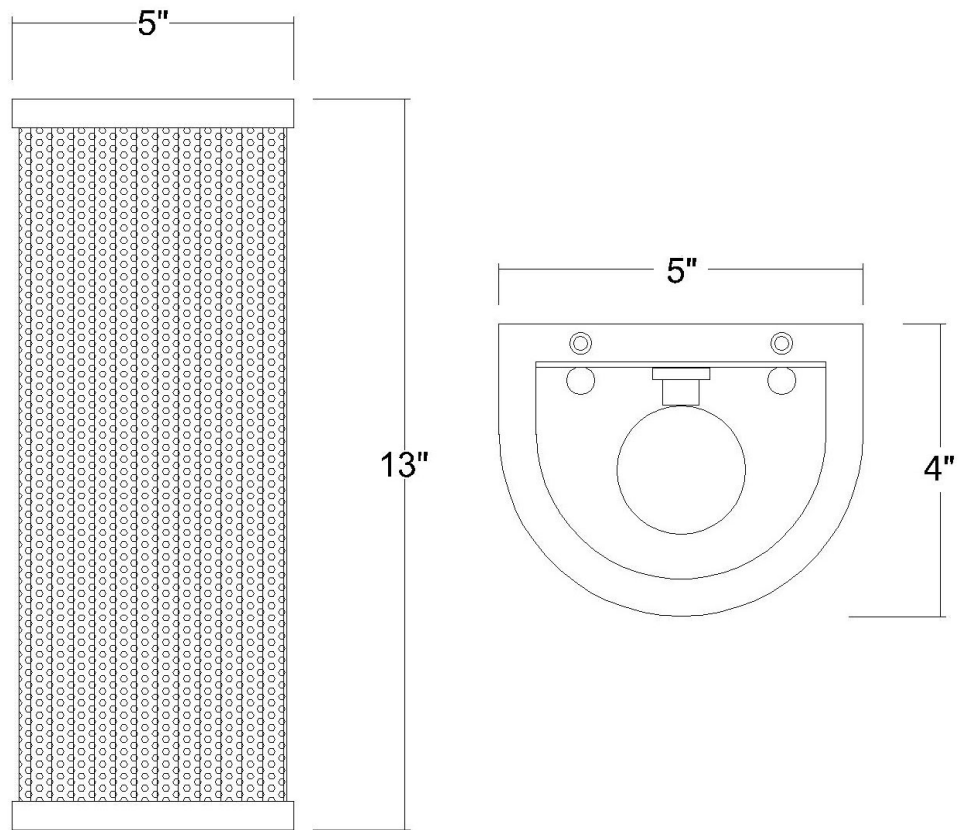

TW40014GD

BASETTI 1-LIGHT WALL SCONCE

Description: Basetti 1-Light Wall Sconce

Finish: Gold

Dimensions: 5" W x 13" H x 4" ext.
Height on Center: 6-1/2"

Bulbs: 1-60W Med.

Installed Weight: 3 lbs.

Certification: cUL / damp location

Material: Steel

Shades: Steel

Glass: NA

Back Plate Dimensions: 4-3/4" x 12-3/4"

Chain/Wire: NA

Additional Finishes: NA