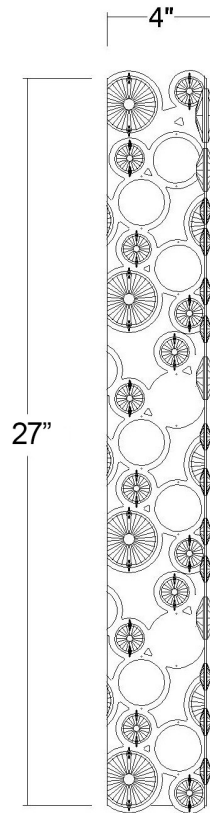

TW40006ASL

VITTOZZI 3-LIGHT WALL SCONCE

Description: Vitozzi 3-Light Wall Sconce

Finish: Antique Silver Leaf

Dimensions: 7-1/2" W x 27" H x 4" ext.
Height on Center: 13-1/2"

Bulbs: 3-60W Cand.

Installed Weight: 8.8 lbs.

Certification: cETL / damp location

Material: Steel and crystal

Shades: NA

Glass: NA

Back Plate Dimensions: 7" x 24-1/4"

Chain/Wire: NA

Additional Finishes: NA