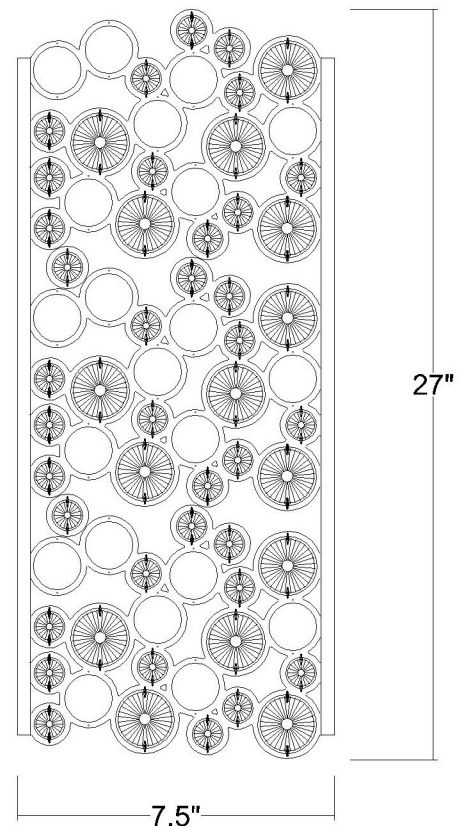

TW40006ASL

VITTOZZI 3-LIGHT WALL SCONCE

Description: Vitozzi 3-Light Wall Sconce

Finish: Antique Silver Leaf

Dimensions: 7-1/2" W x 27" H x 4" ext.
Height on Center: 13-1/2"

Bulbs: 3-60W Cand.

Installed Weight: 8.8 lbs.

Certification: cETL / damp location

Material: Steel and crystal

Shades: NA

Glass: NA

Back Plate Dimensions: 7" x 24-1/4"

Chain/Wire: NA

Additional Finishes: NA