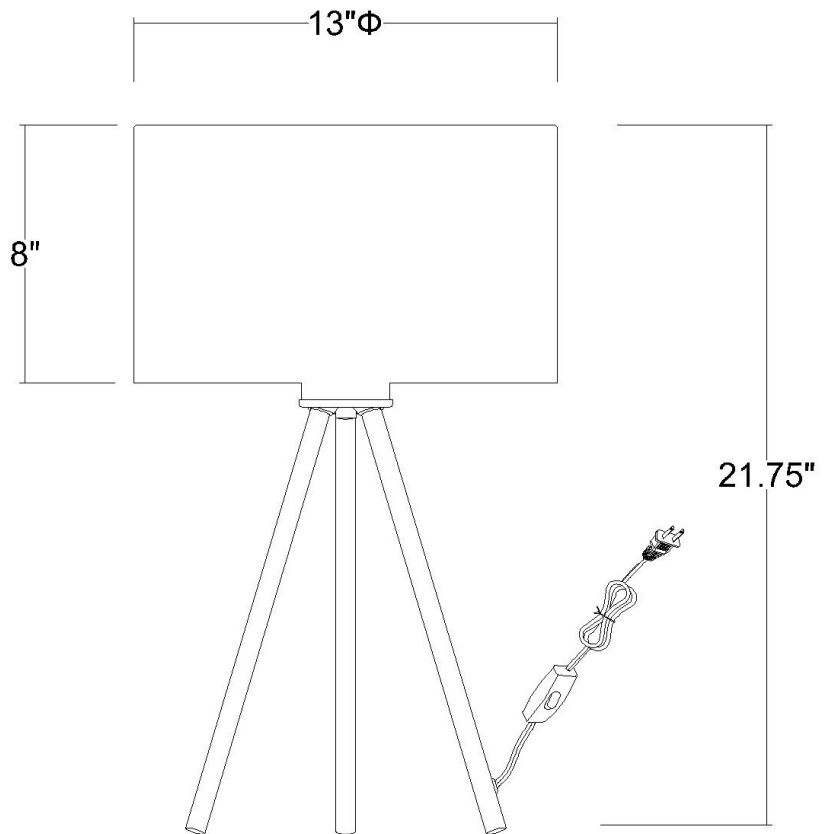

TT80096BK

MORENCI 1-LIGHT TABLE LAMP

| | |
|--------------------------|----------------------------|
| Description: | Morenci 1-Light Table Lamp |
| Finish: | Matte Black |
| Dimensions: | 13" Dia. x 21-3/4" H |
| Bulbs: | 1-100W Med. |
| Installed Weight: | 2.4 lbs. |
| Certification: | ETL |

| | |
|--------------------------|------------------|
| Material: | Steel and fabric |
| Shade: | Fabric |
| Shade Dimensions: | 13" Dia. x 8" H |
| Glass: | NA |
| Cord: | 6' black plug-in |
| Switch: | On/Off Line |