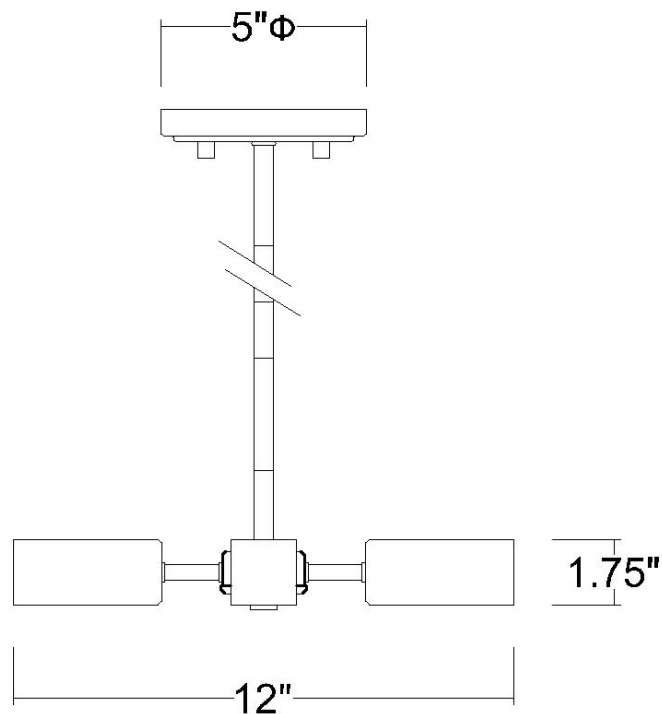

TP60022AB

PERRET 4-LIGHT PENDANT

Description:	Perret 4-Light Pendant
Finish:	Aged Brass
Dimensions:	12" W x 12" D x 1-3/4" H

Bulbs: 4-60W Med.

Installed Weight: 3.35 lbs.

Certification: cUL / dry location

**dimensions do not include bulbs*

Material:	Steel
Shades:	NA
Glass:	NA
Canopy Dimensions:	5" Dia.
Chain/Wire:	12' Wire
Stems:	3-12", 1-6", 1-3"
Additional Finishes:	NA