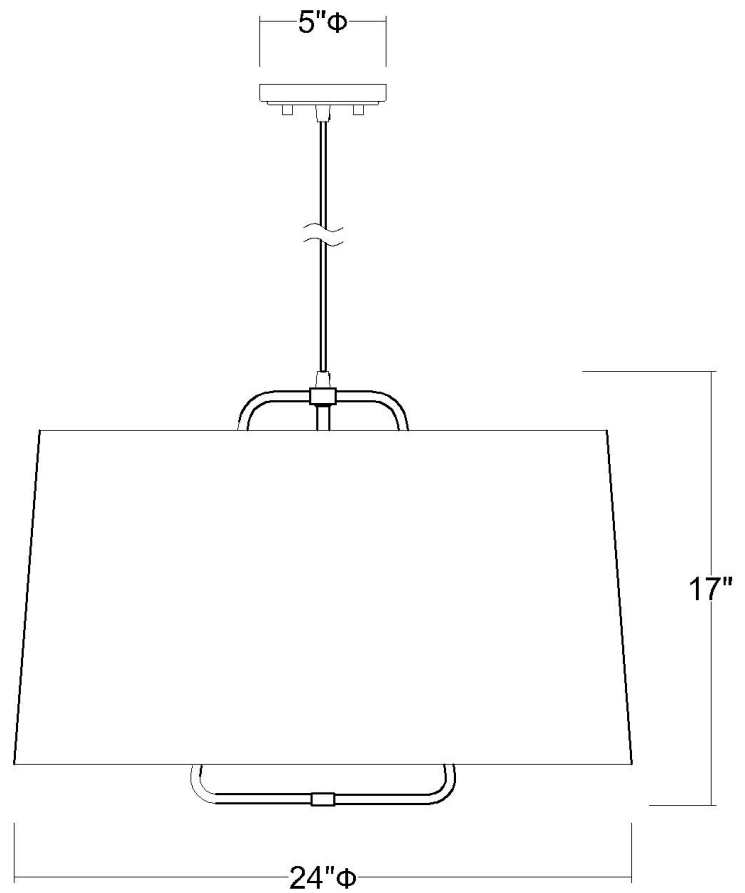

TP30031GD LAMIA 1-LIGHT PENDANT

Description:	Lamia 1-Light Mini Pendant
Finish:	Gold
Dimensions:	24" Dia. x 17" H
Bulbs:	3-60W Med.
Installed Weight:	4.45 lbs.
Certification:	cUL / dry location

Material:	Steel and fabric
Shades:	Black linen hard-back
Glass:	NA
Canopy Dimensions:	5" Dia.
Chain/Wire:	12' Wire
Additional Finishes:	BK