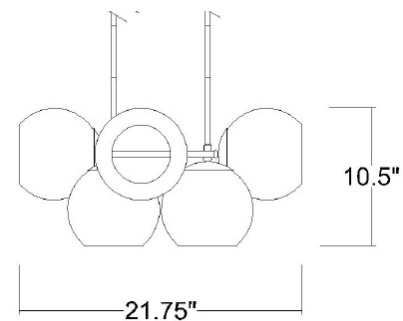

# TP20036AB LUNETTE 10-LIGHT CHANDELIER

|                          |                                   |
|--------------------------|-----------------------------------|
| <b>Description:</b>      | Lunette 10-Light Chandelier       |
| <b>Finish:</b>           | Aged Brass                        |
| <b>Dimensions:</b>       | 43-3/4" L x 21-3/4" W x 10-1/2" H |
| <b>Bulbs:</b>            | 10-60W Med.                       |
| <b>Installed Weight:</b> | 16.35 lbs.                        |
| <b>Certification:</b>    | cUL / dry location                |

|                             |                   |
|-----------------------------|-------------------|
| <b>Material:</b>            | Steel and glass   |
| <b>Shades:</b>              | NA                |
| <b>Glass:</b>               | Smoke             |
| <b>Canopy Dimensions:</b>   | 9" x 5"           |
| <b>Chain/Wire:</b>          | 12' Wire          |
| <b>Stems:</b>               | 6-12", 2-6", 2-3" |
| <b>Additional Finishes:</b> | NA                |