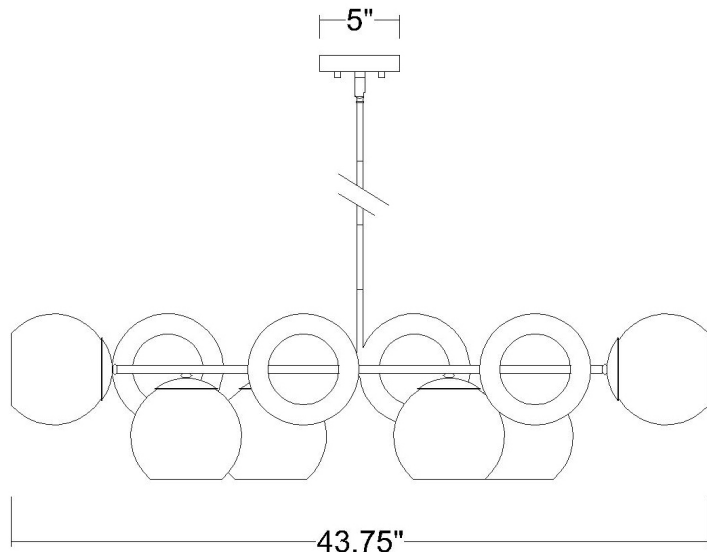

# TP20036AB LUNETTE 10-LIGHT CHANDELIER

|                          |                                   |
|--------------------------|-----------------------------------|
| <b>Description:</b>      | Lunette 10-Light Chandelier       |
| <b>Finish:</b>           | Aged Brass                        |
| <b>Dimensions:</b>       | 43-3/4" L x 21-3/4" W x 10-1/2" H |
| <b>Bulbs:</b>            | 10-60W Med.                       |
| <b>Installed Weight:</b> | 16.35 lbs.                        |
| <b>Certification:</b>    | cUL / dry location                |

|                             |                   |
|-----------------------------|-------------------|
| <b>Material:</b>            | Steel and glass   |
| <b>Shades:</b>              | NA                |
| <b>Glass:</b>               | Smoke             |
| <b>Canopy Dimensions:</b>   | 9" x 5"           |
| <b>Chain/Wire:</b>          | 12' Wire          |
| <b>Stems:</b>               | 6-12", 2-6", 2-3" |
| <b>Additional Finishes:</b> | NA                |