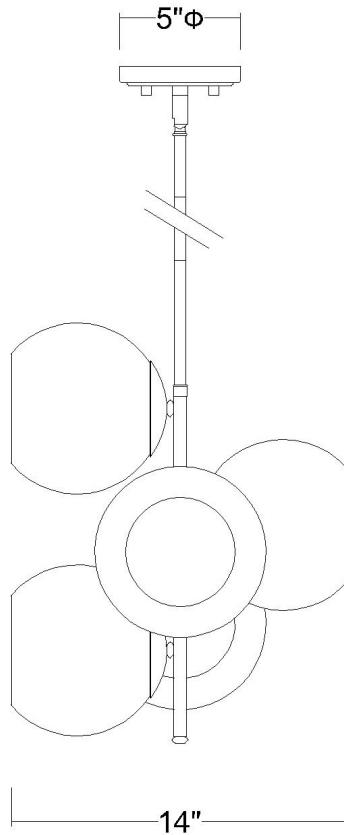

TP20035AB

LUNETTE 6-LIGHT PENDANT

Description:	Lunette 6-Light Pendant
Finish:	Aged Brass
Dimensions:	17-1/2" W x 14" D x 23-3/4" H
Bulbs:	6-100W Med.
Installed Weight:	8.85 lbs.
Certification:	cUL / dry location

Material:	Steel and glass
Shades:	NA
Glass:	Smoke
Canopy Dimensions:	5" Dia.
Chain/Wire:	12' Wire
Stems:	3-12", 1-6", 1-3"
Additional Finishes:	NA