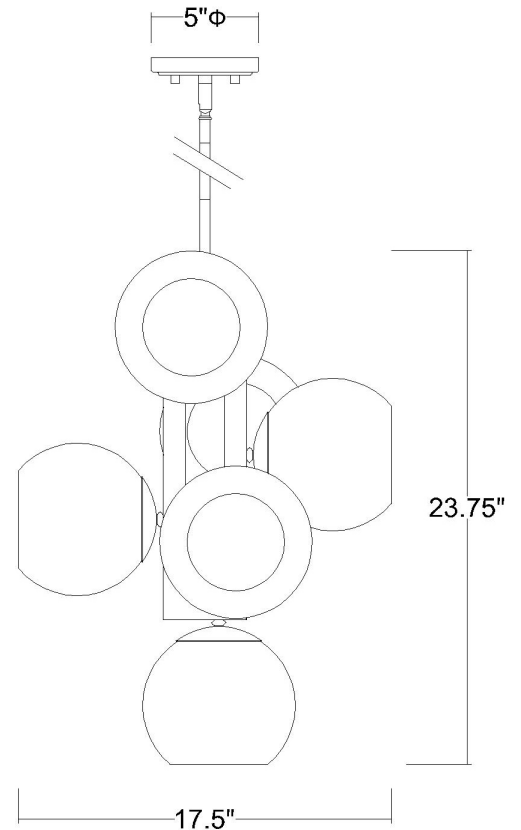

TP20035AB

LUNETTE 6-LIGHT PENDANT

Description:	Lunette 6-Light Pendant
Finish:	Aged Brass
Dimensions:	17-1/2" W x 14" D x 23-3/4" H
Bulbs:	6-100W Med.
Installed Weight:	8.85 lbs.
Certification:	cUL / dry location

Material:	Steel and glass
Shades:	NA
Glass:	Smoke
Canopy Dimensions:	5" Dia.
Chain/Wire:	12' Wire
Stems:	3-12", 1-6", 1-3"
Additional Finishes:	NA