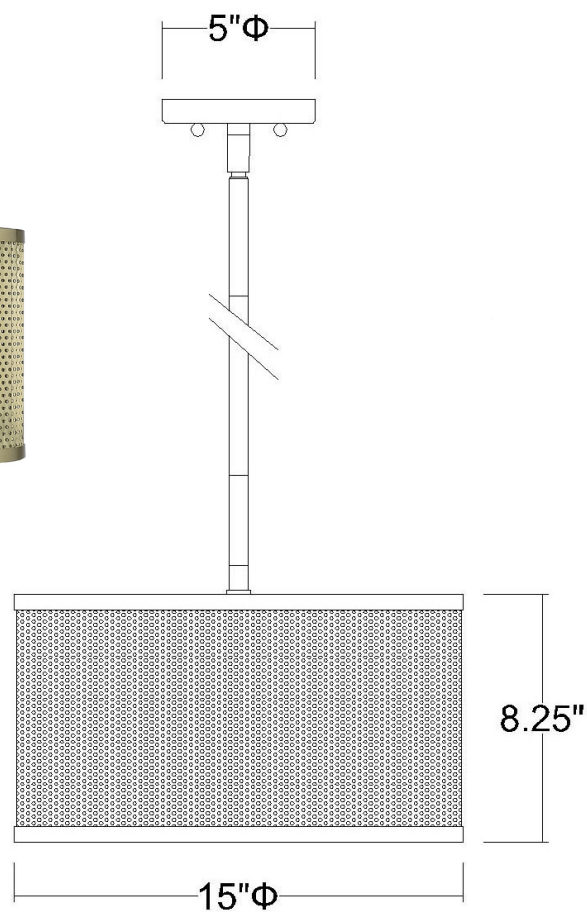

TP20013GD BASETTI 4-LIGHT PENDANT

Description:	Basetti 4-Light Pendant
Finish:	Gold
Dimensions:	15" Dia. x 8-1/4" H
Bulbs:	4-60W Cand.
Installed Weight:	10 lbs.
Certification:	cUL / dry location

Material:	Steel
Shades:	Steel
Glass:	NA
Canopy Dimensions:	5" Dia.
Chain/Wire:	12' W/re
Stems:	3-12", 1-6", 1-3"
Additional Finishes:	NA