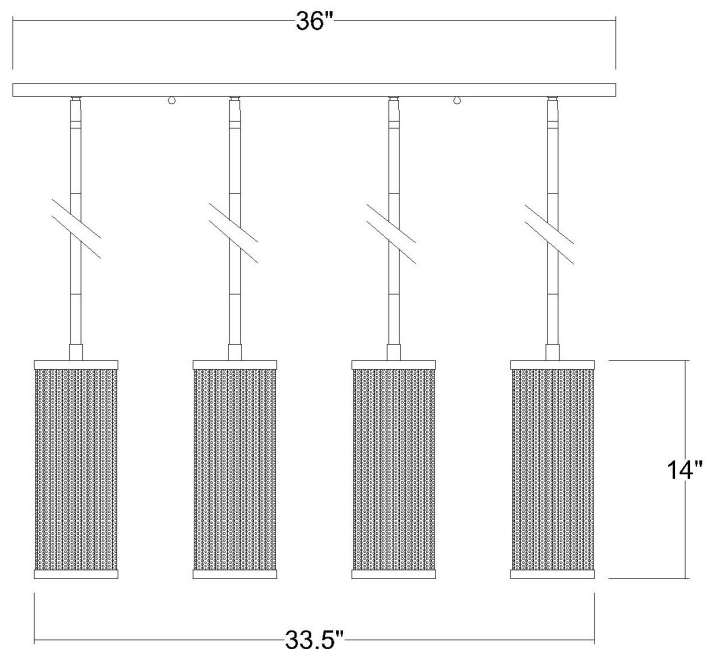

TP20011GD BASETTI 4-LIGHT PENDANT

Description:	Basetti 4-Light Pendant
Finish:	Gold
Dimensions:	33-1/2" L x 5" W x 14" H
Bulbs:	4-60W Med.
Installed Weight:	23.5 lbs.
Certification:	cUL / dry location

Material:	Steel
Shades:	Steel
Glass:	NA
Canopy Dimensions:	36" x 5"
Chain/Wire:	4 - 12' W/ire
Stems:	12-12", 4-6", 4-3"
Additional Finishes:	NA