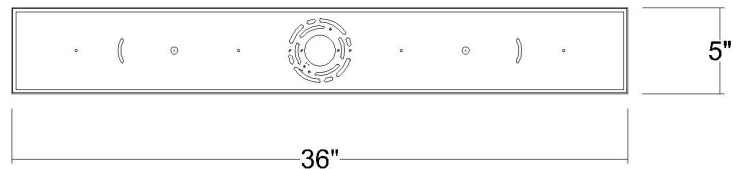

TP20011GD BASETTI 4-LIGHT PENDANT

Description:	Basetti 4-Light Pendant
Finish:	Gold
Dimensions:	33-1/2" L x 5" W x 14" H
Bulbs:	4-60W Med.
Installed Weight:	23.5 lbs.
Certification:	cUL / dry location

Material:	Steel
Shades:	Steel
Glass:	NA
Canopy Dimensions:	36" x 5"
Chain/Wire:	4 - 12' W/ire
Stems:	12-12", 4-6", 4-3"
Additional Finishes:	NA