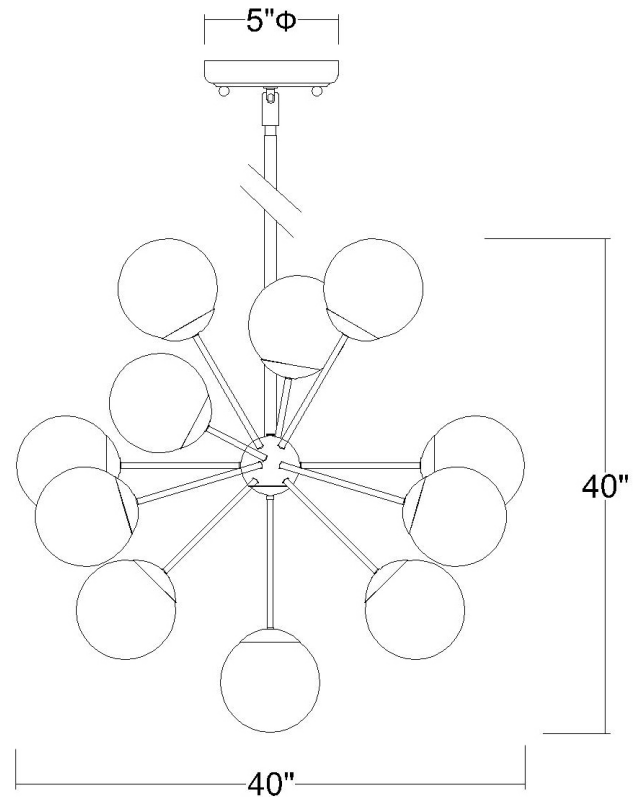

TP20006ATB

SOLEA 12-LIGHT GLOBE CHANDELIER

Description:	Solea 12-Light Globe Chandelier
Finish:	Antique Brass
Dimensions:	40" Dia. x 40" H
Bulbs:	12-60W Med.
Installed Weight:	21.5 lbs.
Certification:	cETL / dry location

Material:	Steel and glass
Shades:	NA
Glass:	Opal
Canopy Dimensions:	5" Dia.
Chain/Wire:	12' Wire
Stems:	3-12", 1-6", 1-3"
Additional Finishes:	NA