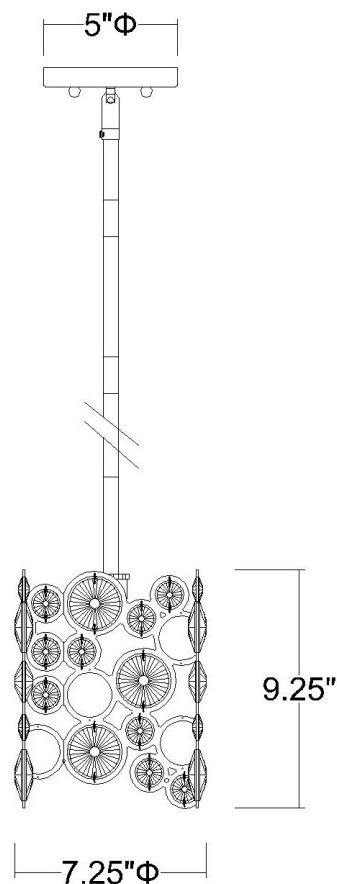

# TP20003ASL VITTOZZI 1-LIGHT PENDANT

**Description:** Vitozzi 1-Light Pendant

**Finish:** Antique Silver Leaf

**Dimensions:** 7-1/4" Dia. x 9-1/4" H

**Bulbs:** 1-100W Med.

**Installed Weight:** 4.75 lbs.

**Certification:** cETL / dry location

**Material:** Steel and crystal

**Shades:** NA

**Glass:** NA

**Canopy Dimensions:** 5" dia.

**Chain/Wire:** 12' Wire

**Stems:** 3-12", 1-6", 1-3"

**Additional Finishes:** NA