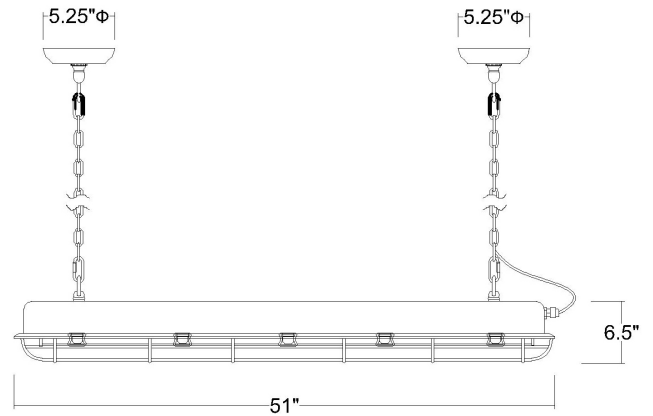

TP10020BK ATELIER LED PENDANT

Description:	Atelier LED Pendant
Finish:	Matte Black
Dimensions:	51" L x 6" W x 6-1/2" H
Bulbs:	T8 8W LED Tube (not included)
Installed Weight:	12.25 lbs.
Certification:	ETL / dry location

Material:	Steel
Shades:	NA
Glass:	NA
Canopy Dimensions:	2 x 5-1/4" Dia.
Chain/Wire:	10' Chain, 12' Wire
Additional Finishes:	NA