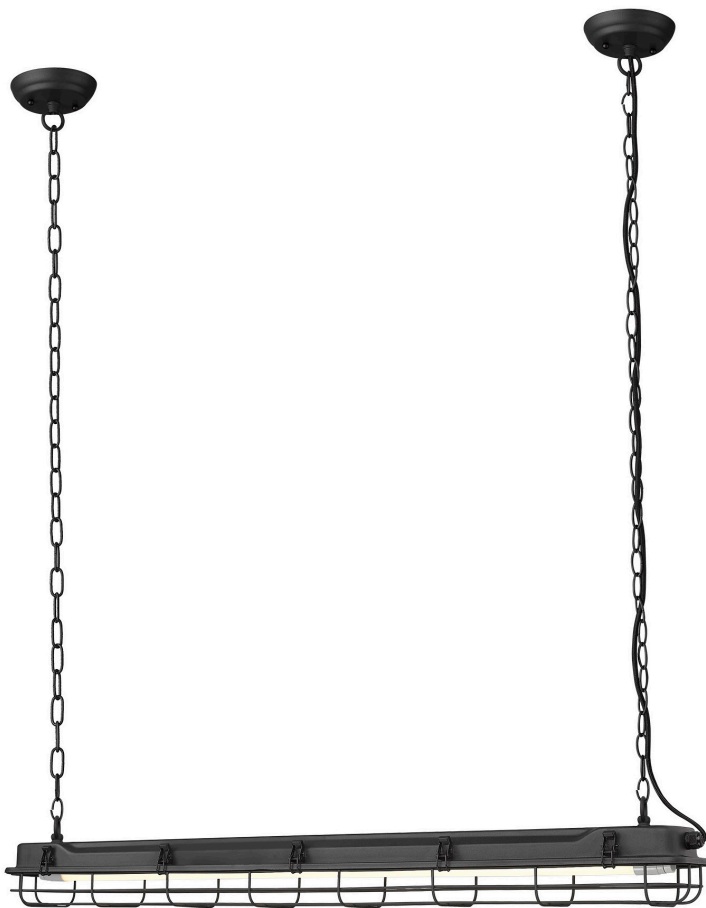

TP10020BK ATELIER LED PENDANT

Description:	Atelier LED Pendant
Finish:	Matte Black
Dimensions:	51" L x 6" W x 6-1/2" H
Bulbs:	T8 8W LED Tube (not included)
Installed Weight:	12.25 lbs.
Certification:	ETL / dry location

Material:	Steel
Shades:	NA
Glass:	NA
Canopy Dimensions:	2 x 5-1/4" Dia.
Chain/Wire:	10' Chain, 12' Wire
Additional Finishes:	NA