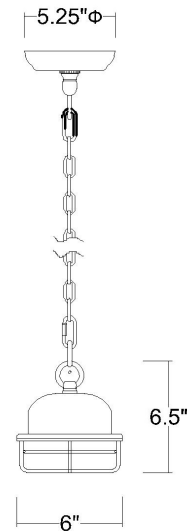

TP10020BK ATELIER LED PENDANT

Description:	Atelier LED Pendant
Finish:	Matte Black
Dimensions:	51" L x 6" W x 6-1/2" H
Bulbs:	T8 8W LED Tube (not included)
Installed Weight:	12.25 lbs.
Certification:	ETL / dry location

Material:	Steel
Shades:	NA
Glass:	NA
Canopy Dimensions:	2 x 5-1/4" Dia.
Chain/Wire:	10' Chain, 12' Wire
Additional Finishes:	NA