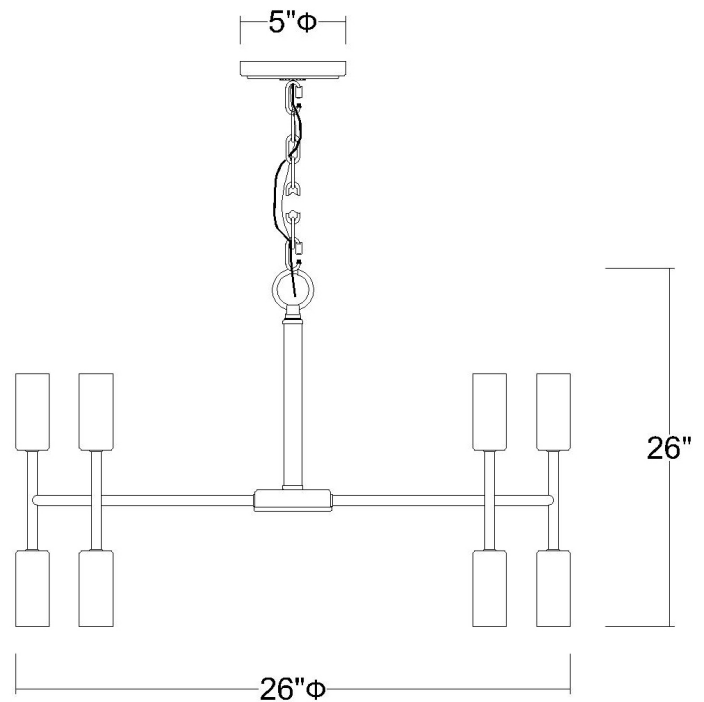

# TP10015AB PERRET 10-LIGHT CHANDELIER

<b>Description:</b>	Perret 10-Light Chandelier
<b>Finish:</b>	Aged Brass
<b>Dimensions:</b>	26" Dia. x 26" H
<b>Bulbs:</b>	10-60W Med.
<b>Installed Weight:</b>	8.2 lbs.
<b>Certification:</b>	cUL / dry location

*\*dimensions do not include bulbs*

<b>Material:</b>	Steel
<b>Shades:</b>	NA
<b>Glass:</b>	NA
<b>Canopy Dimensions:</b>	5" Dia.
<b>Chain/Wire:</b>	5' Chain, 12' Wire
<b>Additional Finishes:</b>	NA