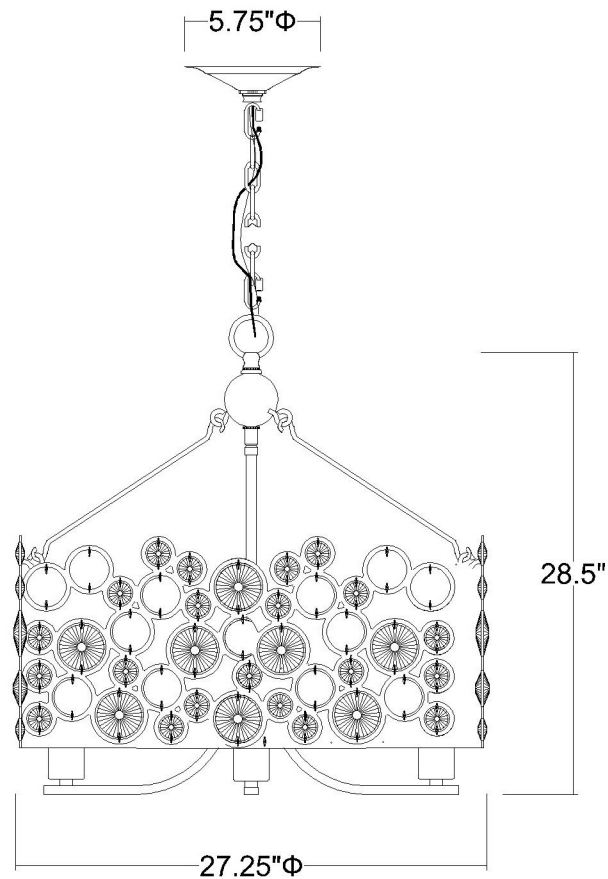

# TP10002ASL VITTOZZI 4-LIGHT CHANDELIER

<b>Description:</b>	Vitozzi 4-Light Chandelier
<b>Finish:</b>	Antique Silver Leaf
<b>Dimensions:</b>	27-1/4" Dia. x 28-1/2" H
<b>Bulbs:</b>	4-100W Med.
<b>Installed Weight:</b>	15.8 lbs.
<b>Certification:</b>	cETL / dry location

<b>Material:</b>	Steel and crystal
<b>Shades:</b>	NA
<b>Glass:</b>	NA
<b>Canopy Dimensions:</b>	5-3/4" Dia.
<b>Chain/Wire:</b>	5' Chain, 12' Wire
<b>Additional Finishes:</b>	NA